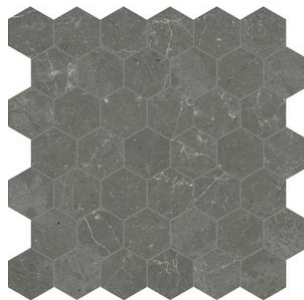

GRAMERCY

KITCHEN AND BATH

SERIES

STARK CARBON

|| Marble

Bold and beautiful. The dramatic and natural elegance of dark grey marble.

PRODUCTS

Stark Carbon 12x24
12"x24" | Marble

Stark Carbon 2x6 Picket Mosaic
10.5"x12" | Marble

Stark Carbon .5x12 Deco-Bar
0.5"x12" | Marble

Stark Carbon 3x12
3"x12" | Marble

Stark Carbon 2 Hexagon Mosaic
12"x12" | Marble

Stark Carbon 1.25x4 Herringbone Mosaic
11.25"x11.375" | Marble