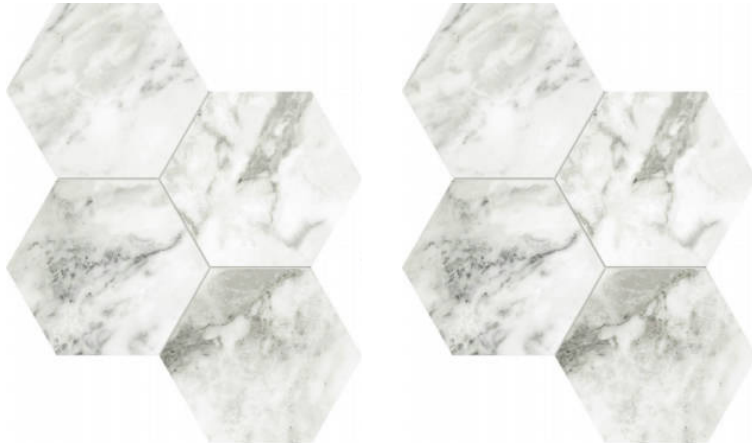

GRAMERCY

KITCHEN AND BATH

PRODUCT

ARABESCATO VERONA POLISHED 6

Tile | 12"x14" | Glazed Porcelain

GRAPHIC VARIETY

TECHNICAL DATA

CODE: QULX-AR-M1PN
NAME: Arabescato Verona Polished 6
SERIES: Luxury
SIZE: 12"x14"
FINISH: Polished
LOOK: Marble Look
EDGE: Rectified
FAMILY: Tile
STYLE: Contemporary
SUITABLE FOR: Backsplash|Indoor|Shower
TYPOLOGY: Glazed Porcelain
TYPE OF PIECE: Mosaic
USE: Floor and Wall