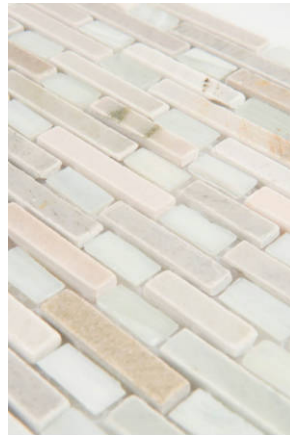

GRAMERCY

KITCHEN AND BATH

PRODUCT

.4 X RANDOM LENGTHS TINAGO MOSAIC

Mosaic and Decorative Tile | 9"x16" |

GRAPHIC VARIETY

TECHNICAL DATA

CODE: ML791091550
NAME: .4 X Random Lengths Tinago Mosaic
SERIES: Milstone
SIZE: 9"x16"
FINISH: Natural
LOOK: Multi-Look Mosaics
FAMILY: Mosaic and Decorative Tile
MOSAIC CHIP SIZE: Mesh-Mounted
SUITABLE FOR: Backsplash,Indoor
TYPE OF PIECE: Mosaic
USE: Wall only