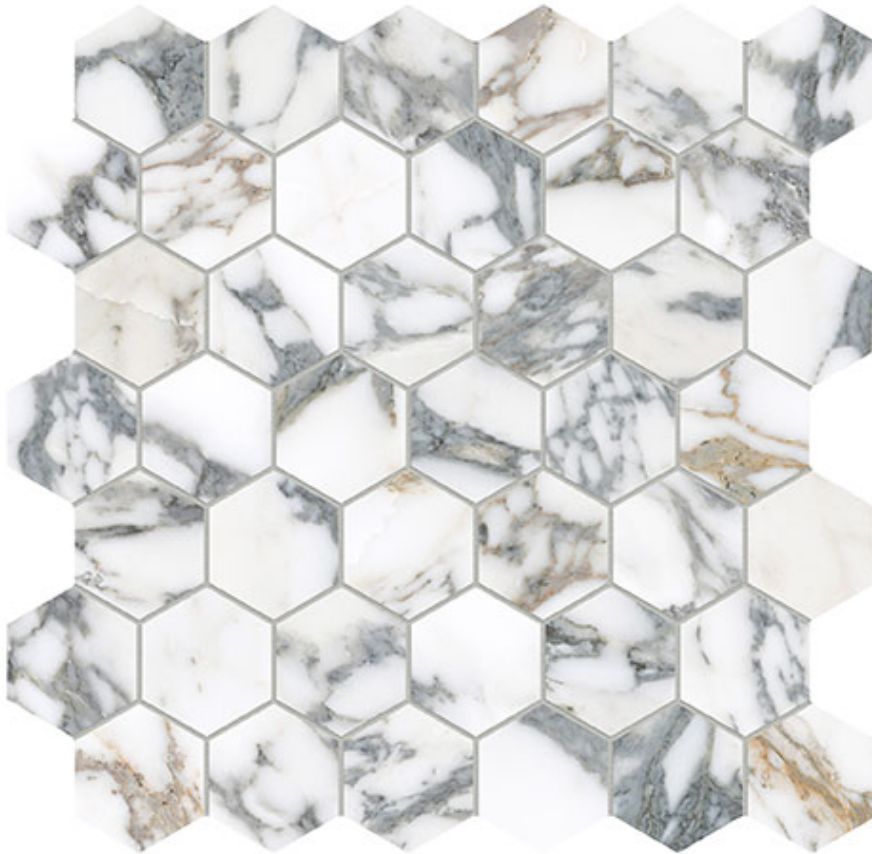

GRAMERCY

KITCHEN AND BATH

PRODUCT

ROYAL STONEWORKS 2\ " ITALIAN ARABESCATO HEX

Tile | 12"x12" | Porcelain

ROOM SCENES

TECHNICAL DATA

CODE: QUSW-IA-HX
NAME: Royal Stoneworks 2'' Italian Arabescato Hex
SERIES: Royal Stoneworks
SIZE: 12"x12"
FINISH: Honed
LOOK: Stone Look
FAMILY: Tile
MOSAIC CHIP SIZE: 2"x2"
SHADE VARIATION: V3
STYLE: Contemporary
SUITABLE FOR: Indoor|Shower
TYPOLOGY: Porcelain
TYPE OF PIECE: Mosaic
USE: Floor and Wall