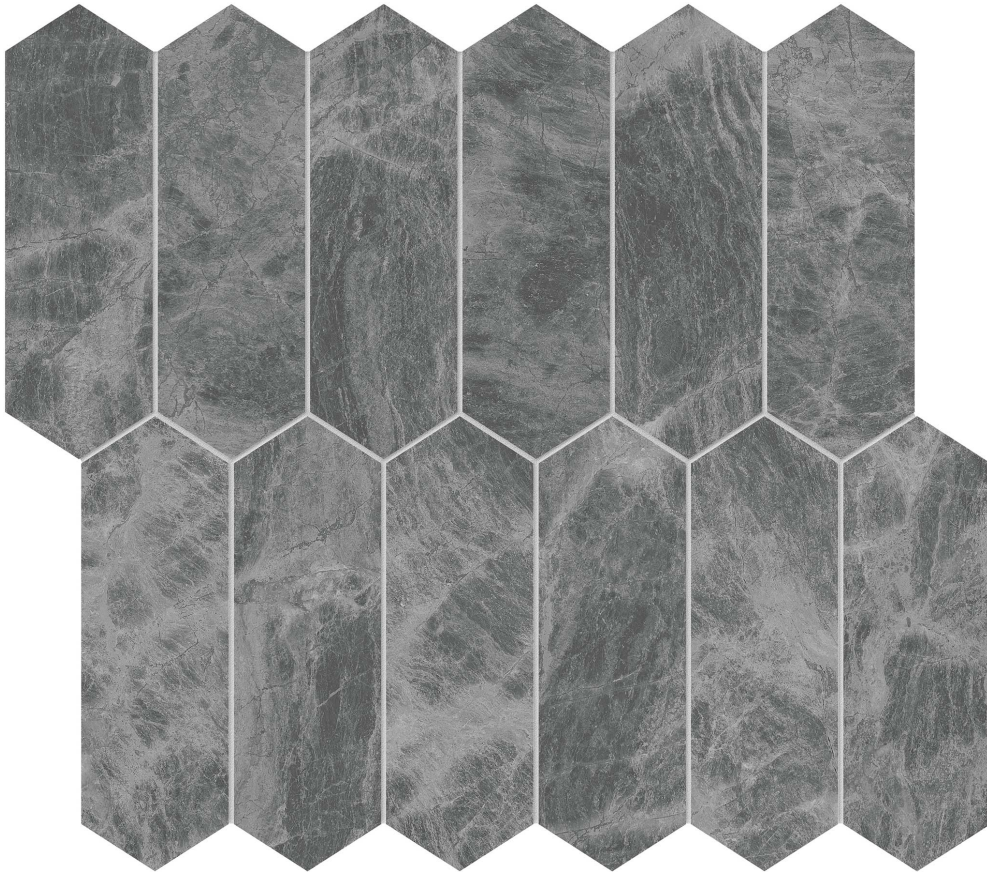

GRAMERCY

KITCHEN AND BATH

PRODUCT

GEMMA MYSTIQUE 2X6 PICKET MOSAIC

Stone | 10.5"x12" | Marble

TECHNICAL DATA

CODE: AS5001-03070

NAME: Gemma Mystique 2x6 Picket Mosaic

SERIES: Gemma Mystique

SIZE: 10.5"x12"

FINISH: Brushed

FAMILY: Stone

MOSAIC CHIP SIZE: 2"x6"

SUITABLE FOR: Indoor|Shower

TPOLOGY: Marble

TYPE OF PIECE: Mosaic

USE: Floor and Wall

NOTES: Sheet size shown is approximate. Actual dimensions refer to individual mosaic chips.

PACKING

Size	Product type	BOX			PALLET		
		pcs	sqft	lb	boxes	sqft	lb
10.5"x12"	Mosaic	5	4.41	22.31		44.1	