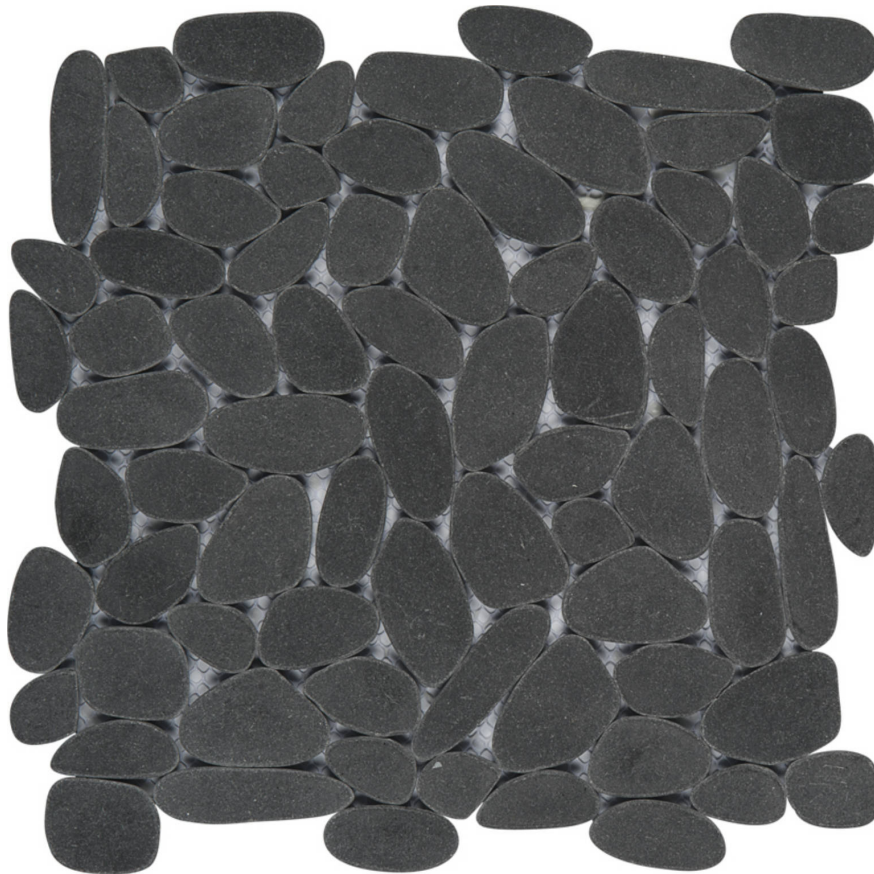

GRAMERCY

KITCHEN AND BATH

PRODUCT

BLACK SLICED RECONSTITUTED PEBBLE INTERLOCKING MOSAIC

Mosaic and Decorative Tile | 12"x12" | Natural Stone

TECHNICAL DATA

CODE: RVCHAWP029
NAME: Black Sliced Reconstituted Pebble Interlocking Mosaic
SERIES: Chelsea Collection
SIZE: 12"x12"
LOOK: Multi-Look Mosaics
FAMILY: Mosaic and Decorative Tile
SUITABLE FOR: Backsplash,Indoor,Shower
TPOLOGY: Natural Stone
TYPE OF PIECE: Mosaic
USE: Floor and Wall