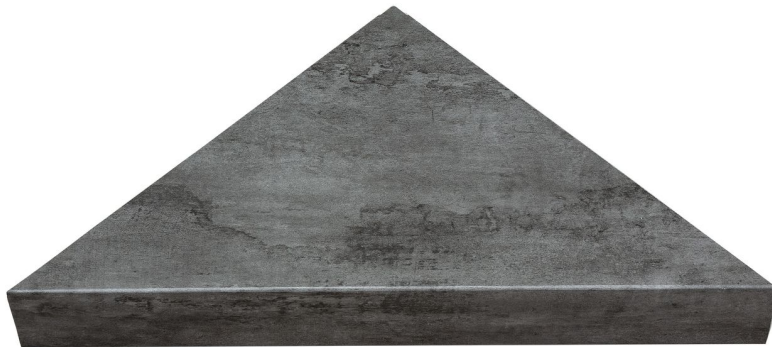

GRAMERCY

KITCHEN AND BATH

PRODUCT

ASHEN SLATE SHOWER BENCH 26X18.63X3

Waterproof Wall and Floor Covering | 26"x18.63"x3" | SPC

TECHNICAL DATA

CODE: LC53900
NAME: Ashen Slate Shower Bench 26x18.63x3
SERIES: Ashen Slate
SIZE: 26"x18.63"x3"
FINISH: Matt
LOOK: Stone Look
CLICK SYSTEM: Lico Fast Click
COMMERCIAL WARRANTY: 10 Year
EDGE: Beveled Edge
FAMILY: Waterproof Wall and Floor Covering
STYLE: Contemporary
SUITABLE FOR: Shower|Indoor
TYPOLOGY: SPC
TYPE OF PIECE: Accessories
TYPOLOGY: Signature Shower Tile
TOTAL THICKNESS: 5.0 mm
USE: Wall only