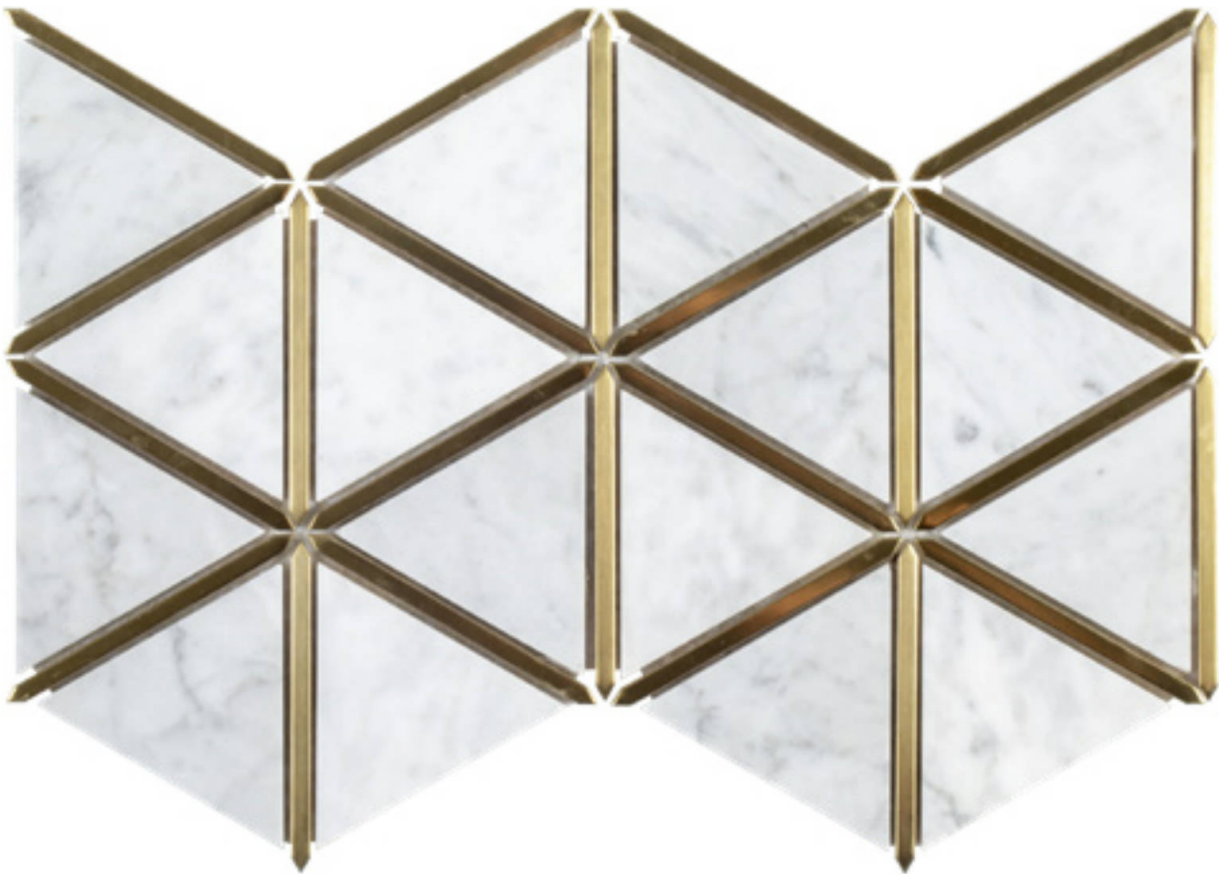

GRAMERCY

KITCHEN AND BATH

PRODUCT

GILDED TRIANGLES MOSAIC

Mosaic and Decorative Tile | 3"x12" |

TECHNICAL DATA

CODE: RVHA018

NAME: Gilded Triangles Mosaic

SERIES: Hamptons Collection

SIZE: 3"x12"

LOOK: Multi-Look Mosaics

FAMILY: Mosaic and Decorative Tile

STYLE: Contemporary

TYPE OF PIECE: Mosaic

USE: Floor and Wall

PACKING