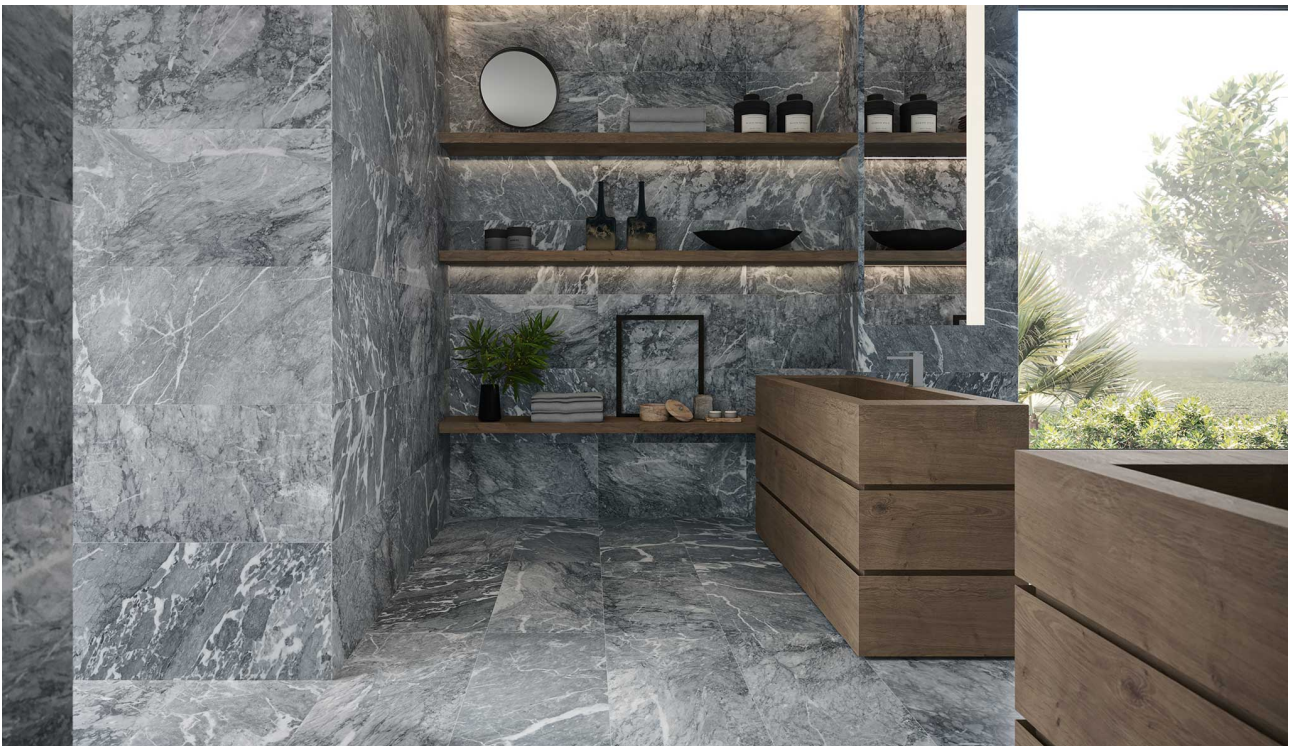

GRAMERCY

KITCHEN AND BATH

SERIES

AQUA INTENSO

|| Marble

Vibrant surfaces of great elegance, with chromatic contrast that evoke depth and movement. Smoky and vaporous shades of cool greys blend together infusing harmony and softness.

PRODUCTS

Aqua Intenso 18x36
18"x36" | Marble

Aqua Intenso 12x24
12"x24" | Marble

Aqua Intenso 12x24 Curva
12"x24" | Marble

Aqua Intenso 24 Picket
12"x20" | Marble

Aqua Intenso 4x12 Fluto
4"x12" | Marble

Aqua Intenso 4x12 Prisma
4"x12" | Marble