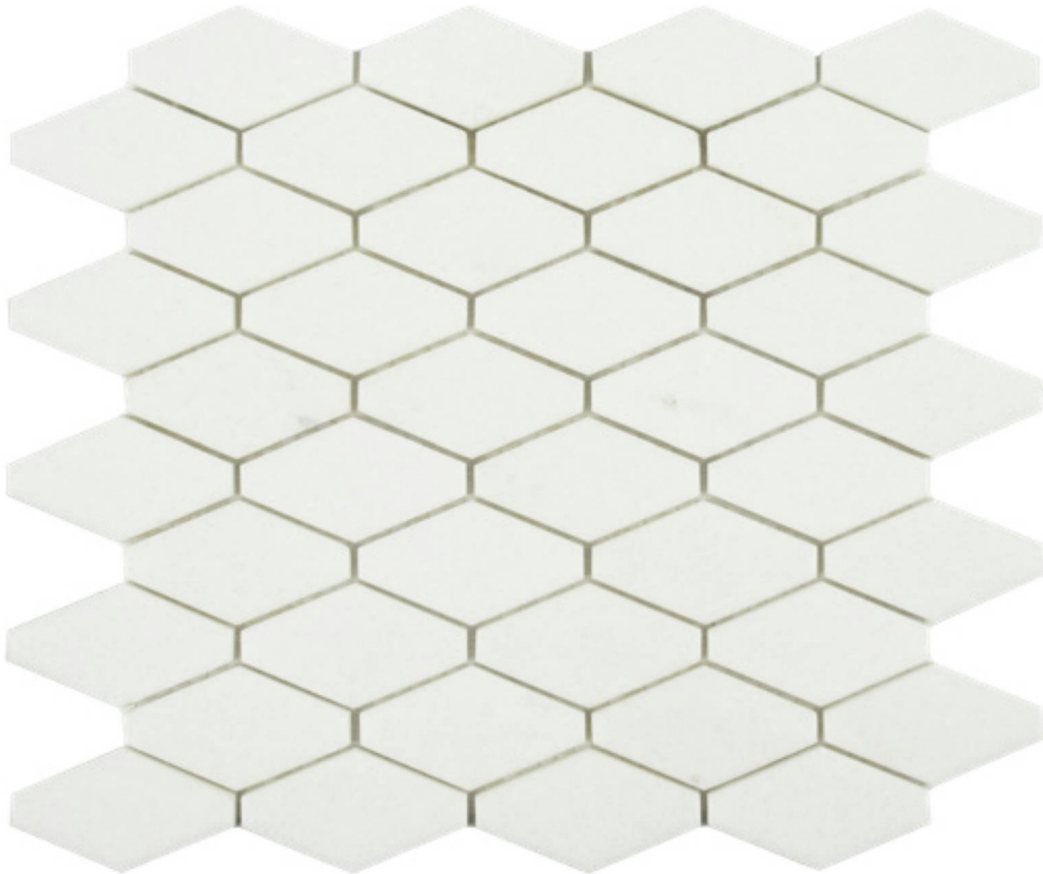

GRAMERCY

KITCHEN AND BATH

PRODUCT

SOLITAIRE MOSAIC THASSOS

Mosaic and Decorative Tile | 3"x12" |

TECHNICAL DATA

CODE: RVHA070
NAME: Solitaire Mosaic Thassos
SERIES: Hamptons Collection
SIZE: 3"x12"
LOOK: Multi-Look Mosaics
FAMILY: Mosaic and Decorative Tile
STYLE: Contemporary
TYPE OF PIECE: Mosaic
USE: Floor and Wall