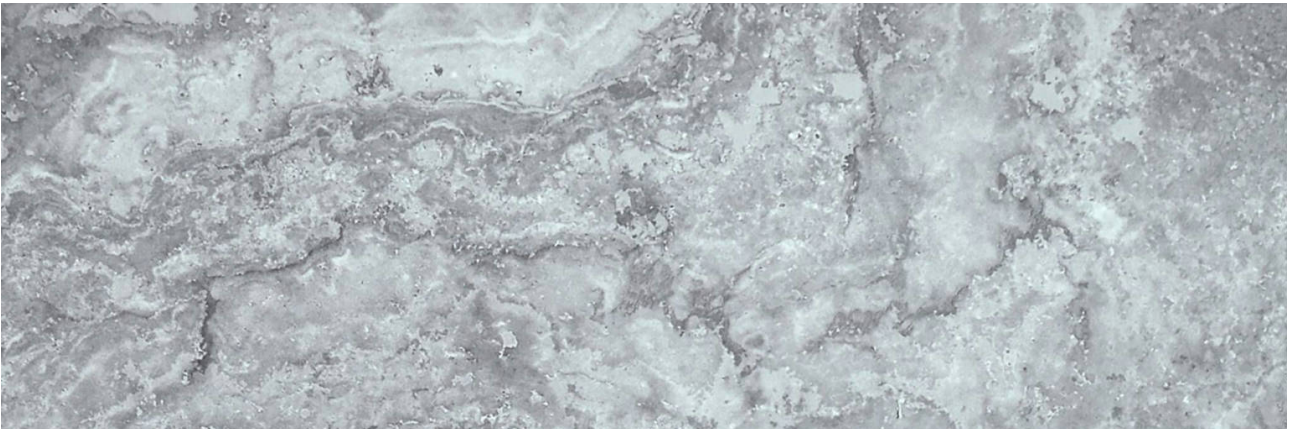

# GRAMERCY

KITCHEN AND BATH

---

**PRODUCT**  
**GRIGIO 4X12**

---

Tile | 4"x12" | Porcelain

**GRAPHIC VARIETY**

**ROOM SCENES**

**TECHNICAL DATA**

CODE: QUSI-GR-F5  
NAME: Grigio 4X12  
SERIES: Siena  
SIZE: 4"x12"  
FINISH: Matt  
LOOK: Marble Look  
FAMILY: Tile  
FROST RESISTANCE: Yes  
PEI: 4  
STYLE: Contemporary  
SUITABLE FOR: Backsplash,Indoor,Shower  
TYPOLOGY: Porcelain  
TYPE OF PIECE: Field Tile  
USE: Floor and Wall