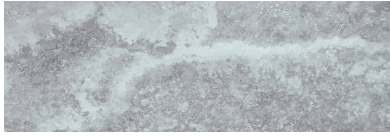

# GRAMERCY

KITCHEN AND BATH

---

**PRODUCT**  
**GRIGIO 4X12**

---

Tile | 4"x12" | Porcelain

**GRAPHIC VARIETY**

**ROOM SCENES**

**TECHNICAL DATA**

CODE: QUSI-GR-F5  
NAME: Grigio 4X12  
SERIES: Siena  
SIZE: 4"x12"  
FINISH: Matt  
LOOK: Marble Look  
FAMILY: Tile  
FROST RESISTANCE: Yes  
PEI: 4  
STYLE: Contemporary  
SUITABLE FOR: Backsplash,Indoor,Shower  
TYPOLOGY: Porcelain  
TYPE OF PIECE: Field Tile  
USE: Floor and Wall