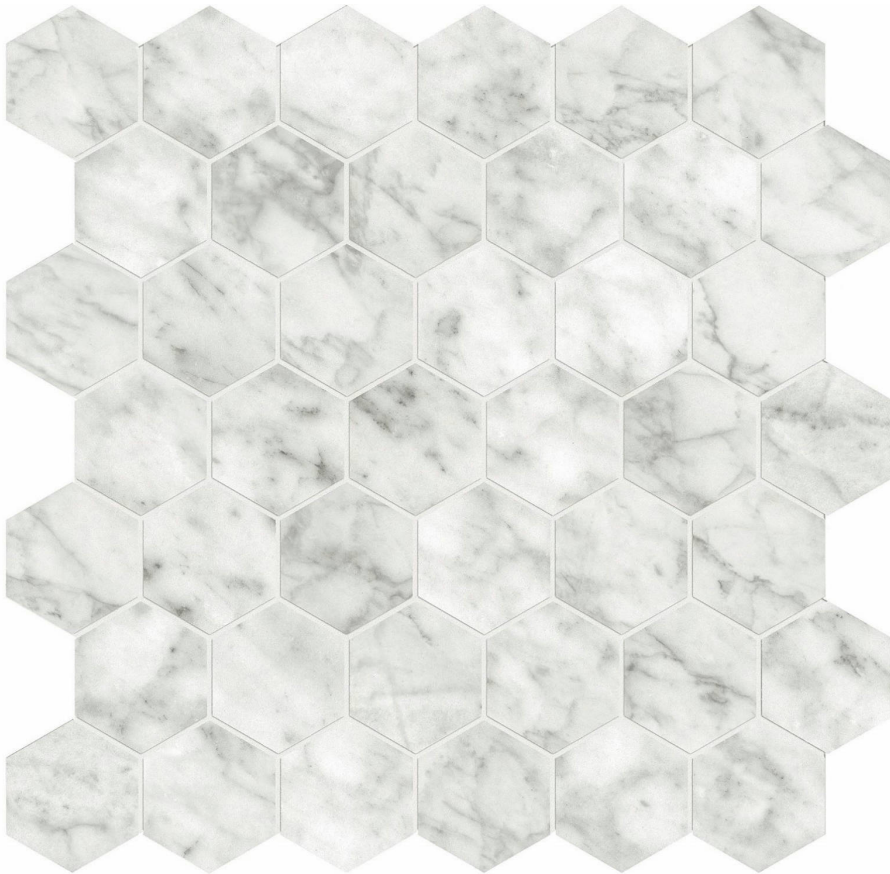

GRAMERCY

KITCHEN AND BATH

PRODUCT

SAN GIULIO GIOIA POLISHED 2

Tile | 12"x13" | Glazed Porcelain

GRAPHIC VARIETY

TECHNICAL DATA

CODE: QULX-SA-M2PN
NAME: San Giulio Gioia Polished 2
SERIES: Luxury
SIZE: 12"x13"
FINISH: Polished
LOOK: Marble Look
EDGE: Rectified
FAMILY: Tile
STYLE: Contemporary
SUITABLE FOR: Backsplash|Indoor|Shower
TYPOLOGY: Glazed Porcelain
TYPE OF PIECE: Mosaic
USE: Floor and Wall