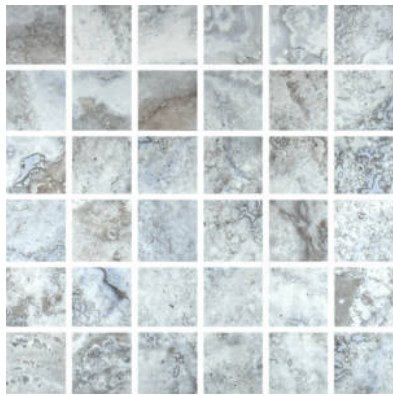

### AZZURRO 2X2 MOSAIC

---

Tile | 12"x12" | Porcelain

**GRAPHIC VARIETY**

**ROOM SCENES**

**TECHNICAL DATA**

CODE: QUSI-AZ-FM  
NAME: Azzurro 2X2 Mosaic  
SERIES: Siena  
SIZE: 12"x12"  
FINISH: Matt  
LOOK: Marble Look  
FAMILY: Tile  
FROST RESISTANCE: Yes  
MOSAIC CHIP SIZE: 2"x2"  
STYLE: Contemporary  
SUITABLE FOR: Backsplash,Indoor,Shower  
TYPOLOGY: Porcelain  
TYPE OF PIECE: Mosaic  
USE: Floor and Wall