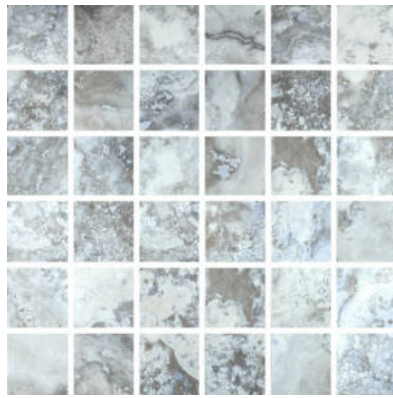

### AZZURRO 2X2 MOSAIC

---

Tile | 12"x12" | Porcelain

**GRAPHIC VARIETY**

**ROOM SCENES**

**TECHNICAL DATA**

CODE: QUSI-AZ-FM  
NAME: Azzurro 2X2 Mosaic  
SERIES: Siena  
SIZE: 12"x12"  
FINISH: Matt  
LOOK: Marble Look  
FAMILY: Tile  
FROST RESISTANCE: Yes  
MOSAIC CHIP SIZE: 2"x2"  
STYLE: Contemporary  
SUITABLE FOR: Backsplash,Indoor,Shower  
TYPOLOGY: Porcelain  
TYPE OF PIECE: Mosaic  
USE: Floor and Wall