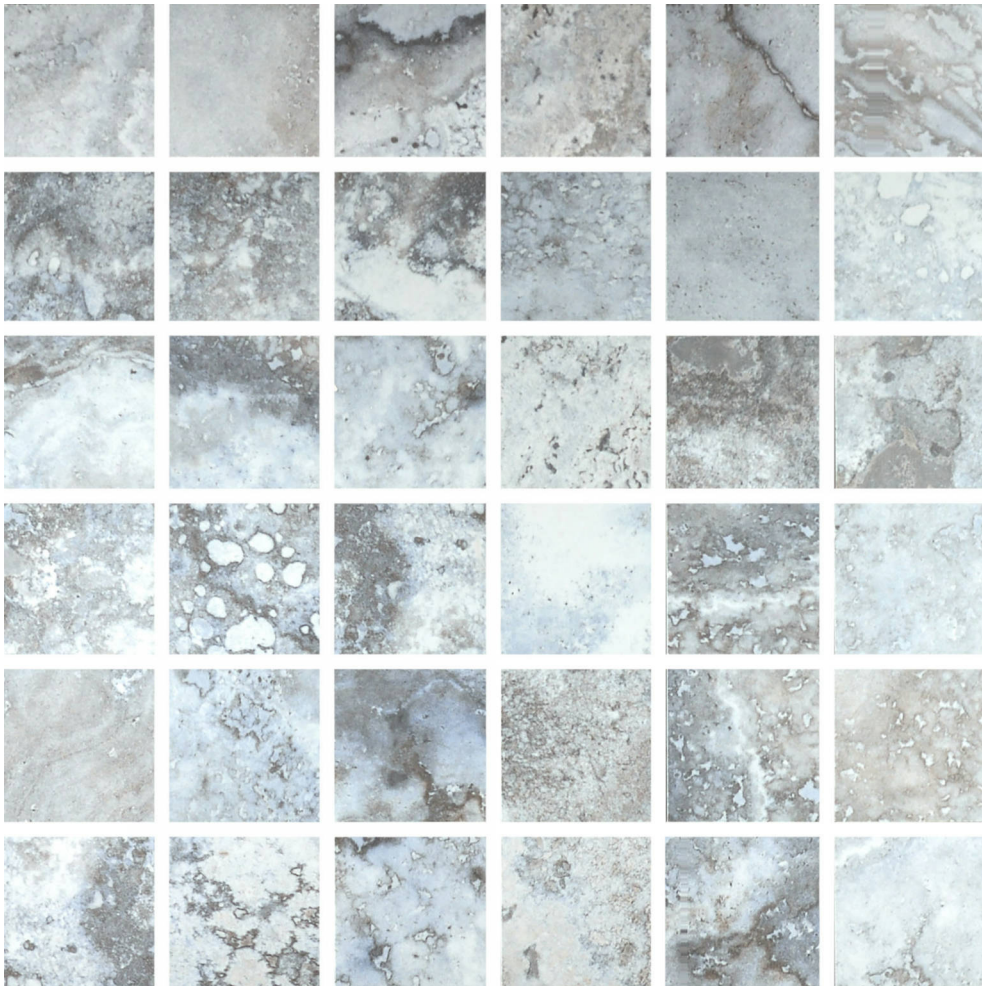

### AZZURRO 2X2 MOSAIC

---

Tile | 12"x12" | Porcelain

**GRAPHIC VARIETY**

**ROOM SCENES**

**TECHNICAL DATA**

CODE: QUSI-AZ-FM  
NAME: Azzurro 2X2 Mosaic  
SERIES: Siena  
SIZE: 12"x12"  
FINISH: Matt  
LOOK: Marble Look  
FAMILY: Tile  
FROST RESISTANCE: Yes  
MOSAIC CHIP SIZE: 2"x2"  
STYLE: Contemporary  
SUITABLE FOR: Backsplash,Indoor,Shower  
TYPOLOGY: Porcelain  
TYPE OF PIECE: Mosaic  
USE: Floor and Wall