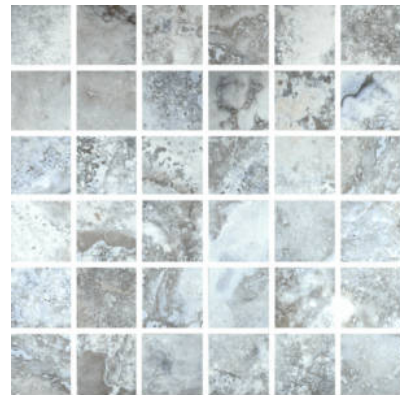

### AZZURRO 2X2 MOSAIC

---

Tile | 12"x12" | Porcelain

**GRAPHIC VARIETY**

**ROOM SCENES**

**TECHNICAL DATA**

CODE: QUSI-AZ-FM  
NAME: Azzurro 2X2 Mosaic  
SERIES: Siena  
SIZE: 12"x12"  
FINISH: Matt  
LOOK: Marble Look  
FAMILY: Tile  
FROST RESISTANCE: Yes  
MOSAIC CHIP SIZE: 2"x2"  
STYLE: Contemporary  
SUITABLE FOR: Backsplash,Indoor,Shower  
TYPOLOGY: Porcelain  
TYPE OF PIECE: Mosaic  
USE: Floor and Wall