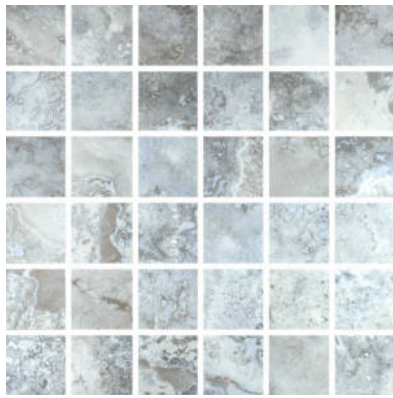

### AZZURRO 2X2 MOSAIC

---

Tile | 12"x12" | Porcelain

**GRAPHIC VARIETY**

**ROOM SCENES**

**TECHNICAL DATA**

CODE: QUSI-AZ-FM  
NAME: Azzurro 2X2 Mosaic  
SERIES: Siena  
SIZE: 12"x12"  
FINISH: Matt  
LOOK: Marble Look  
FAMILY: Tile  
FROST RESISTANCE: Yes  
MOSAIC CHIP SIZE: 2"x2"  
STYLE: Contemporary  
SUITABLE FOR: Backsplash,Indoor,Shower  
TYPOLOGY: Porcelain  
TYPE OF PIECE: Mosaic  
USE: Floor and Wall