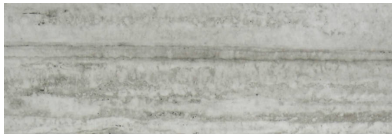

GRAMERCY

KITCHEN AND BATH

PRODUCT

TREISTE TRAVERTINI POLISHED 4X12

Tile | 4"x12" | Glazed Porcelain

GRAPHIC VARIETY

TECHNICAL DATA

CODE: QULX-TR-1P
NAME: Treiste Travertini Polished 4X12
SERIES: Luxury
SIZE: 4"x12"
FINISH: Polished
LOOK: Marble Look
EDGE: Rectified
FAMILY: Tile
FROST RESISTANCE: Yes
PEI: 4
STYLE: Contemporary
SUITABLE FOR: Backsplash,Indoor,Shower
TYPOLOGY: Glazed Porcelain
TYPE OF PIECE: Field Tile
USE: Floor and Wall