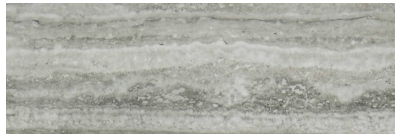

GRAMERCY

KITCHEN AND BATH

PRODUCT

TREISTE TRAVERTINI POLISHED 4X12

Tile | 4"x12" | Glazed Porcelain

GRAPHIC VARIETY

TECHNICAL DATA

CODE: QULX-TR-1P
NAME: Treiste Travertini Polished 4X12
SERIES: Luxury
SIZE: 4"x12"
FINISH: Polished
LOOK: Marble Look
EDGE: Rectified
FAMILY: Tile
FROST RESISTANCE: Yes
PEI: 4
STYLE: Contemporary
SUITABLE FOR: Backsplash,Indoor,Shower
TYPOLOGY: Glazed Porcelain
TYPE OF PIECE: Field Tile
USE: Floor and Wall