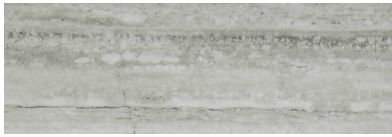

GRAMERCY

KITCHEN AND BATH

PRODUCT

TREISTE TRAVERTINI POLISHED 4X12

Tile | 4"x12" | Glazed Porcelain

GRAPHIC VARIETY

TECHNICAL DATA

CODE: QULX-TR-1P
NAME: Treiste Travertini Polished 4X12
SERIES: Luxury
SIZE: 4"x12"
FINISH: Polished
LOOK: Marble Look
EDGE: Rectified
FAMILY: Tile
FROST RESISTANCE: Yes
PEI: 4
STYLE: Contemporary
SUITABLE FOR: Backsplash,Indoor,Shower
TYPOLOGY: Glazed Porcelain
TYPE OF PIECE: Field Tile
USE: Floor and Wall