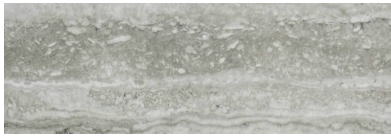

GRAMERCY

KITCHEN AND BATH

PRODUCT

TREISTE TRAVERTINI POLISHED 4X12

Tile | 4"x12" | Glazed Porcelain

GRAPHIC VARIETY

TECHNICAL DATA

CODE: QULX-TR-1P
NAME: Treiste Travertini Polished 4X12
SERIES: Luxury
SIZE: 4"x12"
FINISH: Polished
LOOK: Marble Look
EDGE: Rectified
FAMILY: Tile
FROST RESISTANCE: Yes
PEI: 4
STYLE: Contemporary
SUITABLE FOR: Backsplash,Indoor,Shower
TYPOLOGY: Glazed Porcelain
TYPE OF PIECE: Field Tile
USE: Floor and Wall