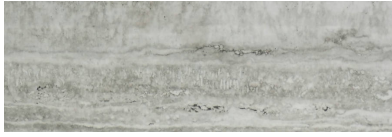

GRAMERCY

KITCHEN AND BATH

PRODUCT

TREISTE TRAVERTINI POLISHED 4X12

Tile | 4"x12" | Glazed Porcelain

GRAPHIC VARIETY

TECHNICAL DATA

CODE: QULX-TR-1P
NAME: Treiste Travertini Polished 4X12
SERIES: Luxury
SIZE: 4"x12"
FINISH: Polished
LOOK: Marble Look
EDGE: Rectified
FAMILY: Tile
FROST RESISTANCE: Yes
PEI: 4
STYLE: Contemporary
SUITABLE FOR: Backsplash,Indoor,Shower
TYPOLOGY: Glazed Porcelain
TYPE OF PIECE: Field Tile
USE: Floor and Wall