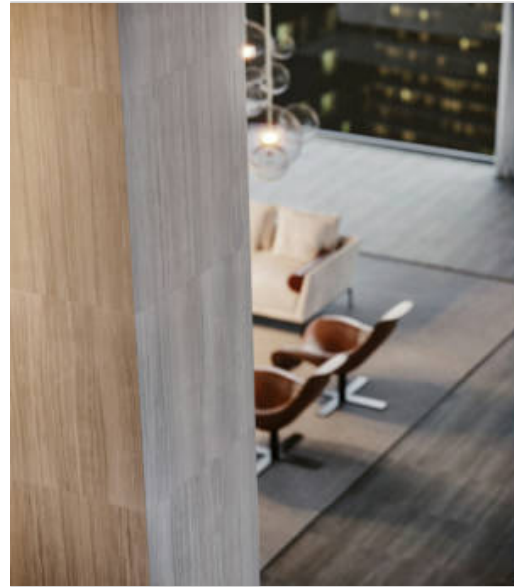

# GRAMERCY

KITCHEN AND BATH

---

**PRODUCT**  
**12X24 ICE**

---

Tile | 12"x24" | Porcelain

**GRAPHIC VARIETY**

**ROOM SCENES**

**TECHNICAL DATA**

CODE: AC69-190  
NAME: 12X24 Ice  
SERIES: Evolution  
SIZE: 12"x24"  
FINISH: Matt  
LOOK: Marble Look  
FAMILY: Tile  
FROST RESISTANCE: Yes  
PEI: 4  
STYLE: Contemporary  
TYPOLOGY: Porcelain  
TYPE OF PIECE: Field Tile  
USE: Floor and Wall