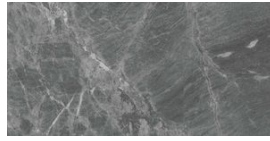

GRAMERCY

KITCHEN AND BATH

SERIES

VIRTUE BIANCO

|| Marble

A precious surface with bold character defines this honed marble, rich of silvery color contrasts. A robust and charismatic decorative surface with bold character. It offers a wide spectrum of visual interest through graphic and elegant patterns.

PRODUCTS

Virtue Bianco 18x36
18"x36" | Marble

Gemma Mystique 12x24
12"x24" | Marble

Virtue Bianco 2x6 Picket Mosaic
10.5"x12" | Marble

Virtue Bianco .5x12 Deco-Bar
0.5"x12" | Marble

Gemma Mystique 3x12
3"x12" | Marble

Virtue Bianco 2 Hexagon Mosaic
12"x12" | Marble

Virtue Bianco 1.25x4 Herringbone Mosaic
11.25"x11.375" | Marble

ROOM SCENES

Size	Product type	BOX			PALLET		
		pcs	sqft	lb	boxes	sqft	lb
18"x36"	Field Tile	2	9.04	58.93		325.44	
12"x24"	Field Tile	4	7.97	52.492		382.56	
10.5"x12"	Mosaic	5	4.41	22.31		44.1	
0.5"x12"	Trim	50		17.4			
3"x12"	Field Tile	30	7.43	42.6		378.93	
12"x12"	Mosaic	5	4.95	26.345		49.5	
11.25"x11.375"	Mosaic	5	4.41	22.82		44.1	