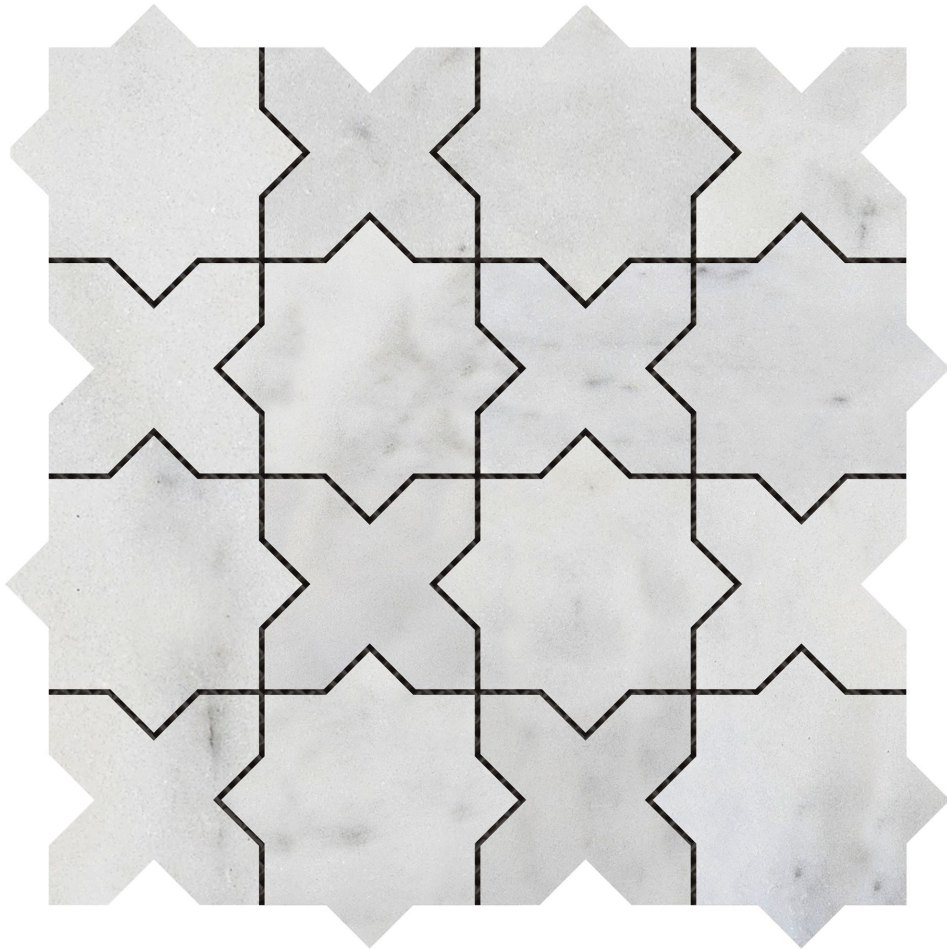

GRAMERCY

KITCHEN AND BATH

PRODUCT

3\ "X3\ " CROSS & STAR WHITE GREY MARBLE

Mosaic and Decorative Tile | 12"x12" | Marble

ROOM SCENES

TECHNICAL DATA

CODE: RVCHAWM222

NAME: 3"x3" Cross & Star White Grey Marble

SERIES: Chelsea Collection

SIZE: 12"x12"

LOOK: Multi-Look Mosaics

FAMILY: Mosaic and Decorative Tile

MOSAIC CHIP SIZE: 3"x3"

SUITABLE FOR: Backsplash,Indoor,Outdoor,Shower,Pool

TPOLOGY: Marble

TYPE OF PIECE: Mosaic

USE: Floor and Wall

PACKING

Size	Product type	BOX			PALLET		
		pcs	sqft	lb	boxes	sqft	lb
12"x12"							

WARNING The information contained in this packing list is for guidance only, the contents of the packing may vary. Please consult our sales representatives for an exact list.