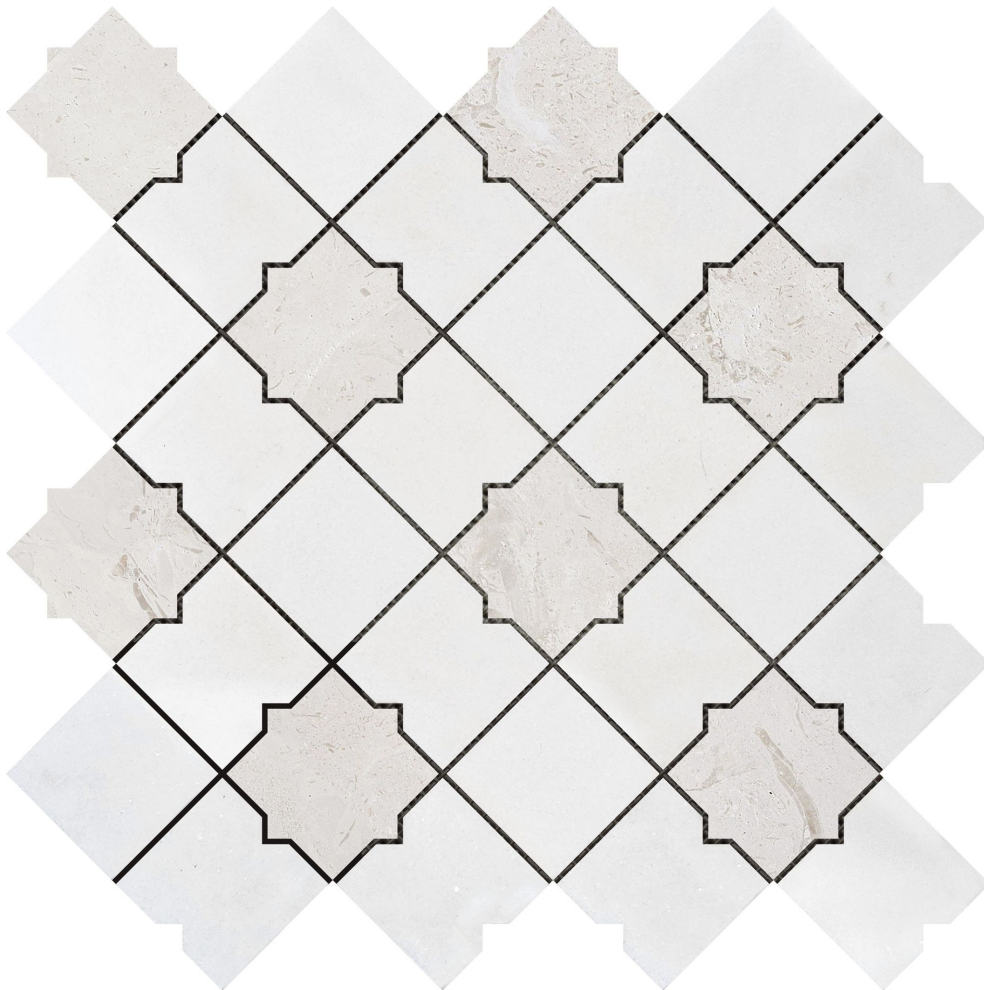

GRAMERCY

KITCHEN AND BATH

PRODUCT

STAR & SQUARE WHITE & BEIGE MIX MARBLE

Mosaic and Decorative Tile | 11"x11" | Marble

ROOM SCENES

TECHNICAL DATA

CODE: RVCHAWM194

NAME: Star & Square White & Beige Mix Marble

SERIES: Chelsea Collection

SIZE: 11"x11"

LOOK: Multi-Look Mosaics

FAMILY: Mosaic and Decorative Tile

SUITABLE FOR: Backsplash,Indoor,Outdoor,Shower,Pool

TPOLOGY: Marble

TYPE OF PIECE: Mosaic

USE: Floor and Wall

PACKING

Size	Product type	BOX			PALLET		
		pcs	sqft	lb	boxes	sqft	lb
11"x11"							

WARNING The information contained in this packing list is for guidance only, the contents of the packing may vary. Please consult our sales representatives for an exact list.