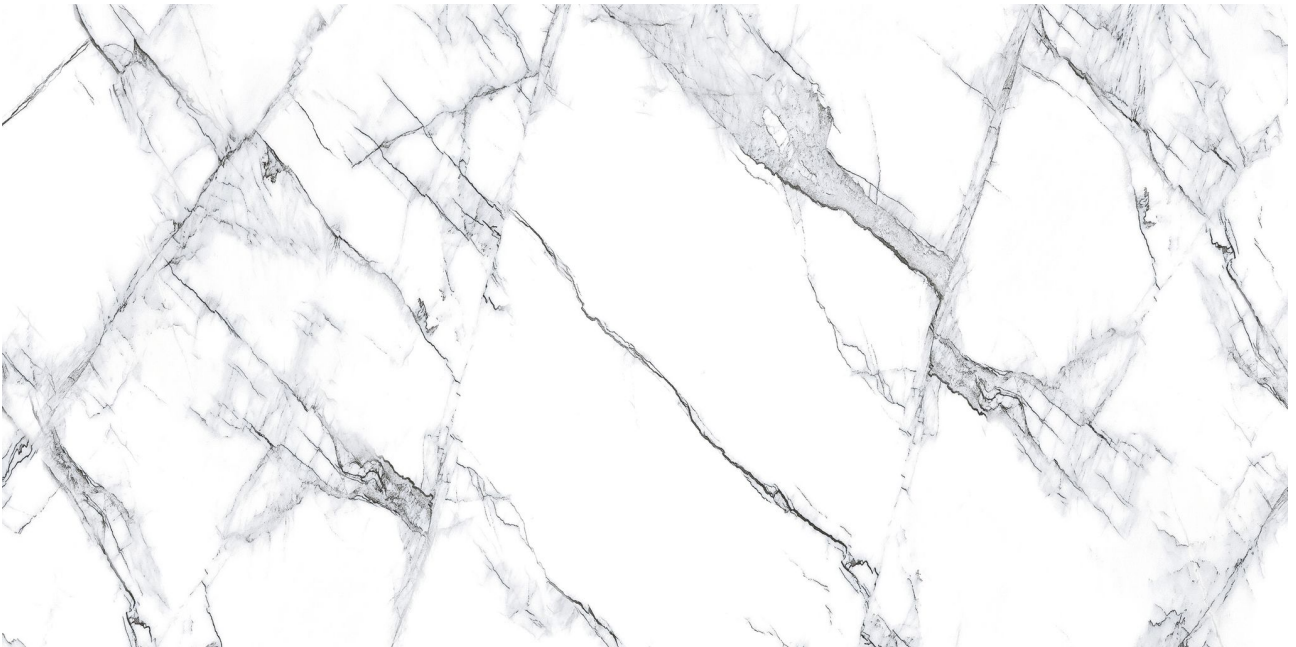

GRAMERCY

KITCHEN AND BATH

PRODUCT

TREASURE ICE WHITE MARBLE 24X48 POLISHED

Tile | 24"x48" | Porcelain

GRAPHIC VARIETY

ROOM SCENES

TECHNICAL DATA

CODE: QUTS-IC-3
NAME: Treasure Ice White Marble 24x48 Polished
SERIES: Treasure
SIZE: 24"x48"
FINISH: Polished
LOOK: Marble Look
FAMILY: Tile
FROST RESISTANCE: Yes
PEI: 4
SHADE VARIATION: V3
STYLE: Contemporary
SUITABLE FOR: Indoor, Shower
TYPOLOGY: Porcelain
TYPE OF PIECE: Field Tile
USE: Floor and Wall