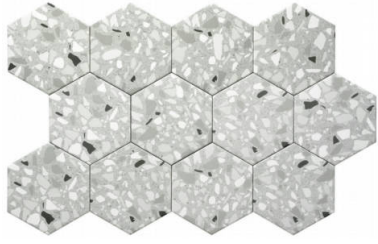

GRAMERCY

KITCHEN AND BATH

SERIES

ALTEA

Terrazo | | Porcelain

PRODUCTS

Altea 5.5X6.3" Grey Hexagon
5.5"x6.3" | Porcelain

Altea 5.5X6.3" White Hexagon
5.5"x6.3" | Porcelain