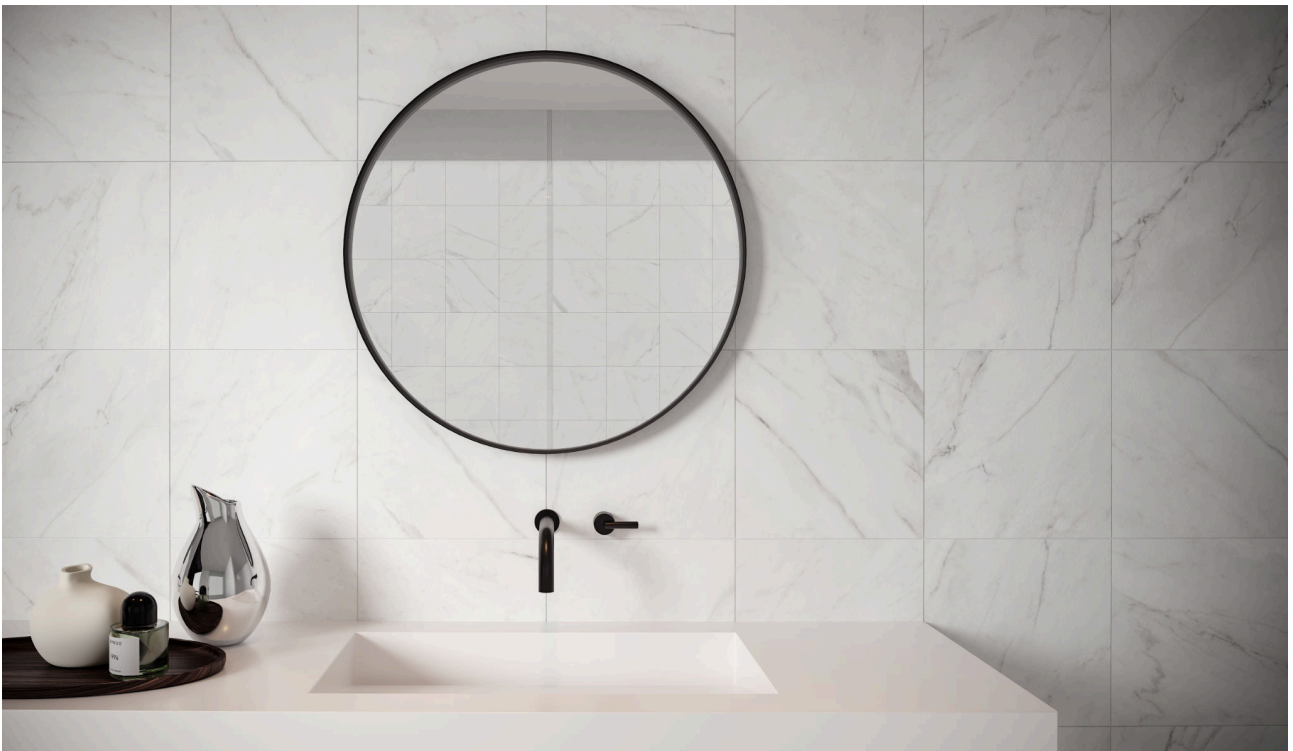

GRAMERCY

KITCHEN AND BATH

SERIES

ALTEZZA

Marble Look | | Glazed Porcelain | Pressed Glazed Porcelain

The enduring appeal of classic surfaces.

PRODUCTS

Altezza 12x24 Carrara
12"x24" | Pressed Glazed Porcelain