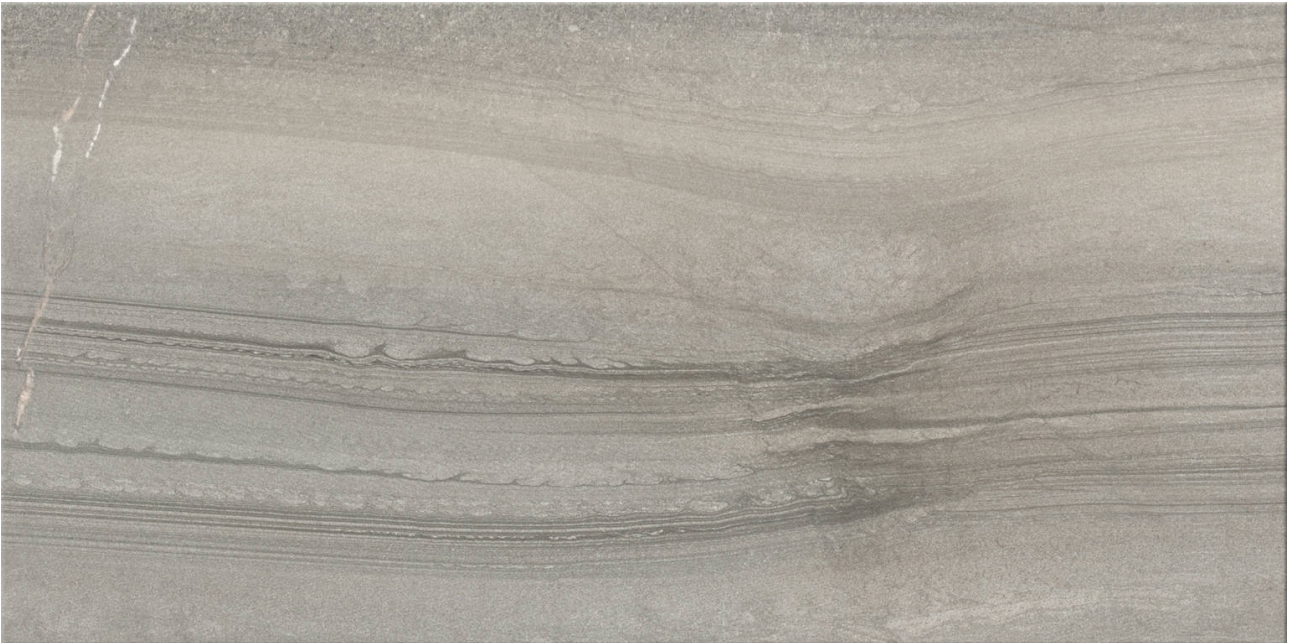

# GRAMERCY

KITCHEN AND BATH

---

**PRODUCT**  
**24X48 SYMPHONY GRAY**

---

Tile | 24"x48" | Porcelain

**ROOM SCENES**

**TECHNICAL DATA**

CODE: QURH-SY-2  
NAME: 24x48 Symphony Gray  
SERIES: Rhythm  
SIZE: 24"x48"  
FINISH: Matt  
LOOK: Marble Look  
FAMILY: Tile  
FROST RESISTANCE: Yes  
PEI: 4  
STYLE: Contemporary  
SUITABLE FOR: Indoor, Shower  
TYPOLOGY: Porcelain  
TYPE OF PIECE: Field Tile  
USE: Floor and Wall