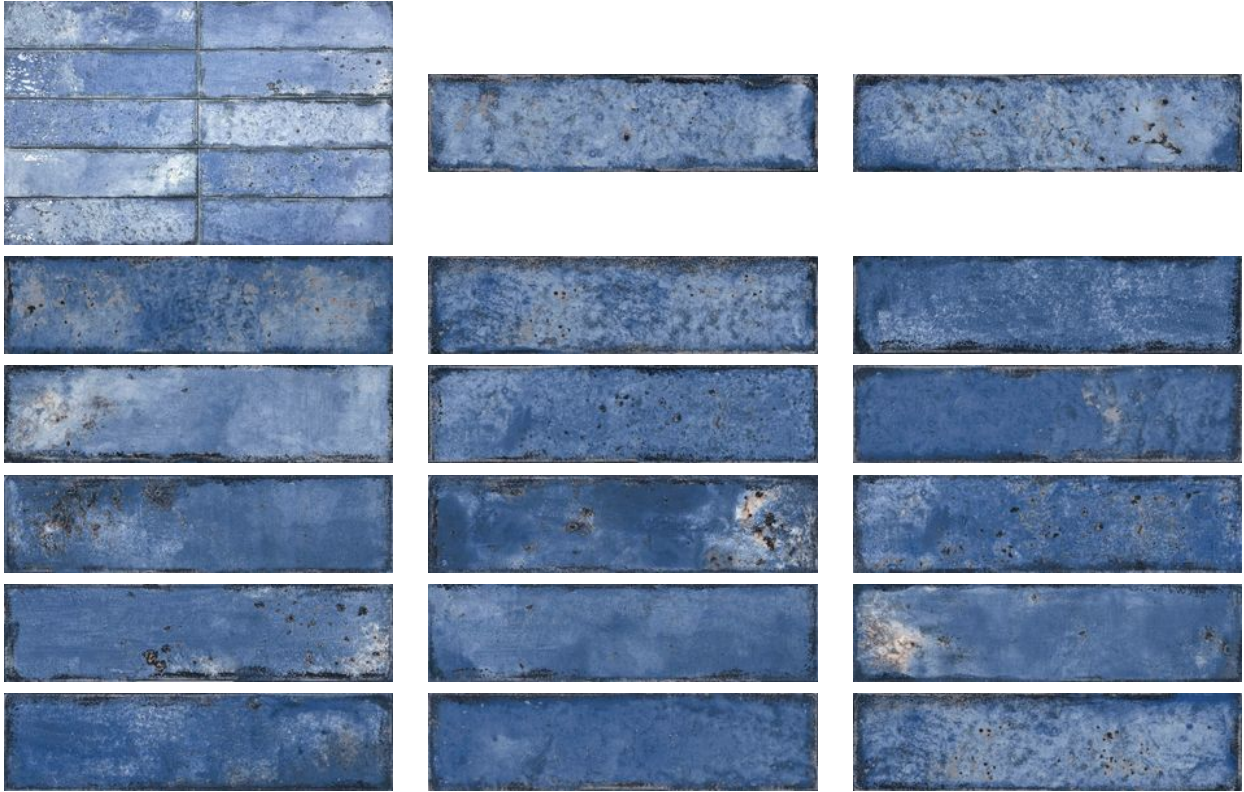

GRAMERCY

KITCHEN AND BATH

PRODUCT

JAMAICA BLUE 3X11

Tile | 3"x11" | Porcelain

GRAPHIC VARIETY

ROOM SCENES

TECHNICAL DATA

CODE: QUJA-BL-1
NAME: Jamaica Blue 3x11
SERIES: Jamaica
SIZE: 3"x11"
FINISH: Gloss
FAMILY: Tile
FROST RESISTANCE: Yes
PEI: 4
STYLE: Contemporary
SUITABLE FOR: Indoor| Outdoor| Pool| Backsplash| Shower
TYPOLOGY: Porcelain
TYPE OF PIECE: Field Tile
USE: Floor and Wall