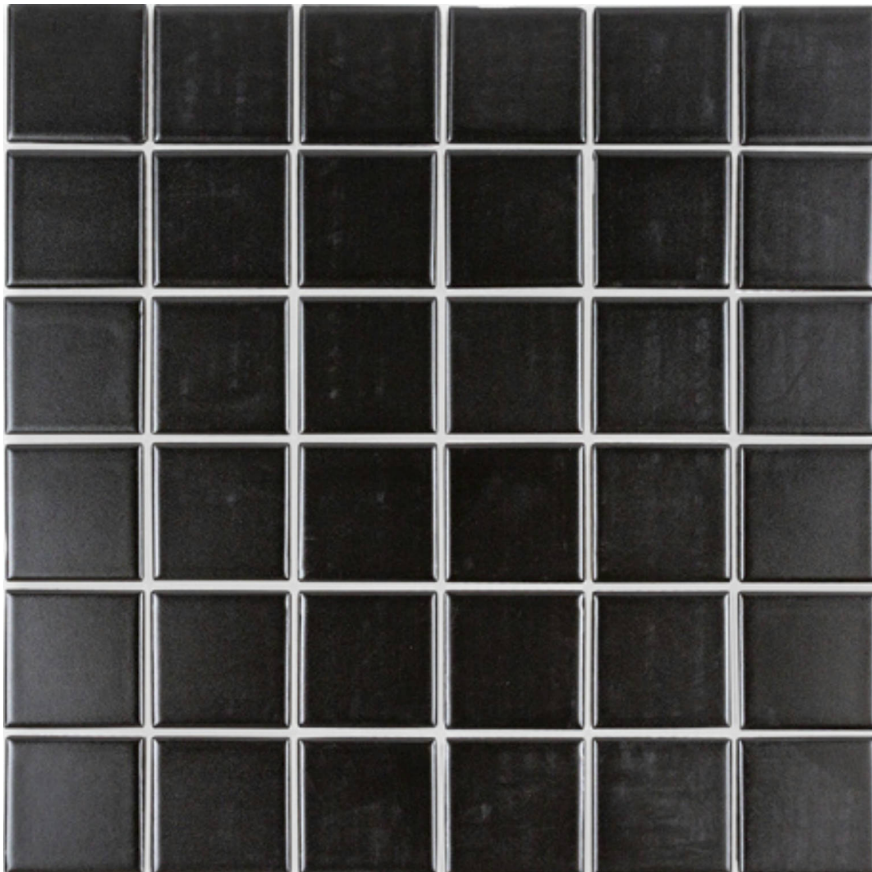

GRAMERCY

KITCHEN AND BATH

PRODUCT

DESSERT BAR MOSAIC CHOCOLATE

Mosaic and Decorative Tile | 11.88"x11.88" | Porcelain

TECHNICAL DATA

CODE: RVHA006
NAME: Dessert Bar Mosaic Chocolate
SERIES: Hamptons Collection
SIZE: 11.88"x11.88"
LOOK: Multi-Look Mosaics
FAMILY: Mosaic and Decorative Tile
MOSAIC CHIP SIZE: 2"x2"
STYLE: Contemporary
SUITABLE FOR: Backsplash, Indoor
TYPOLOGY: Porcelain
TYPE OF PIECE: Mosaic
USE: Floor and Wall