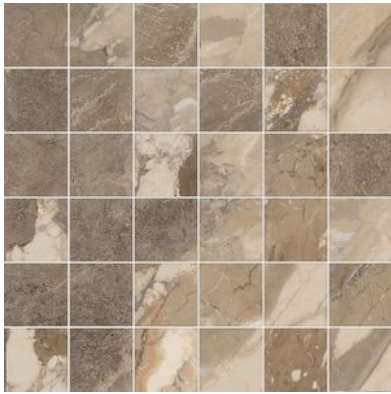

GRAMERCY

KITCHEN AND BATH

PRODUCT

DYNASTY TAUPE 2X2 MOSAIC

Tile | 12"x12" | Porcelain

GRAPHIC VARIETY

TECHNICAL DATA

CODE: QUDY-TA-M1
NAME: Dynasty Taupe 2X2 Mosaic
SERIES: Dynasty
SIZE: 12"x12"
FINISH: Matt
LOOK: Marble Look
BREAKING STRENGTH (APH): min. 35 N/mm²
CHEMICAL RESISTANCE (APH): Not Affected
FAMILY: Tile
FROST RESISTANCE: Yes
MOSAIC CHIP SIZE: 2"X2"
PEI: 4
SHADE VARIATION: V4
STAIN RESISTANCE (APH): Not Affected
STYLE: Traditional
SUITABLE FOR: Indoor, Outdoor, Pool, Backsplash, Shower
TYPOLOGY: Porcelain
THICKNESS (APH): 8.5 Mm
TYPE OF PIECE: Mosaic
USE: Floor and Wall