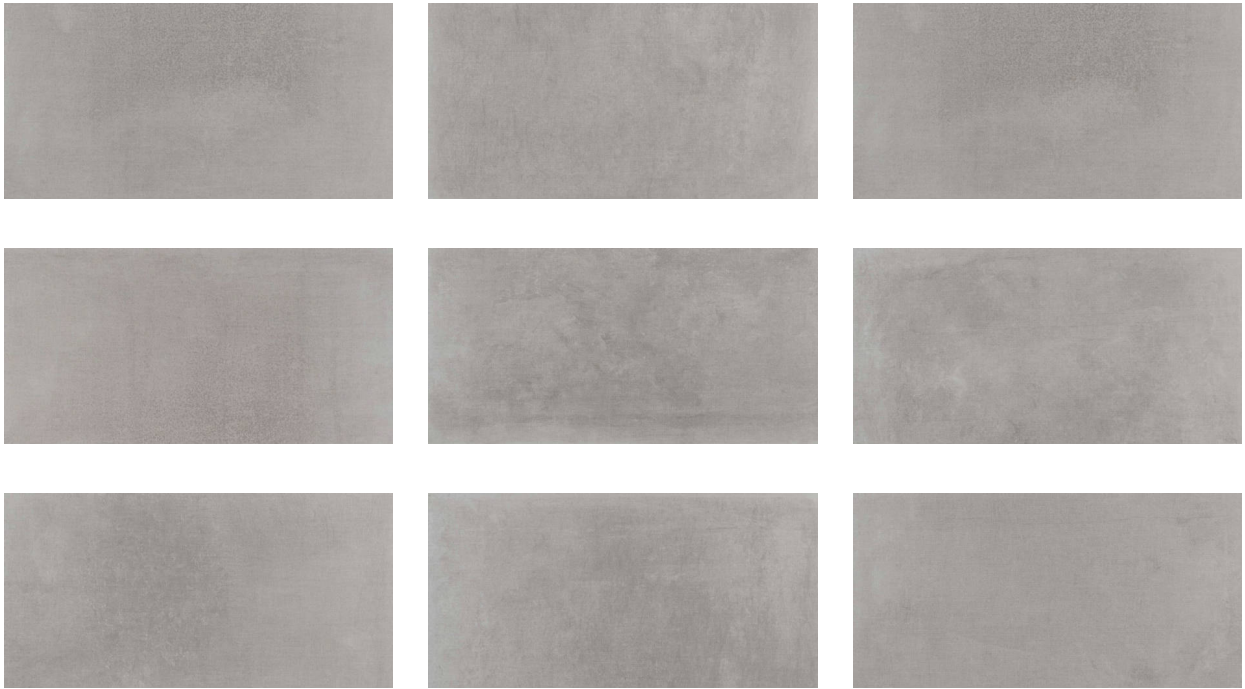

GRAMERCY

KITCHEN AND BATH

PRODUCT

PARK AVE GRAPHITE 12X24

Tile | 12"x24" | Porcelain

GRAPHIC VARIETY

ROOM SCENES

TECHNICAL DATA

CODE: QUUR-PA-1N
NAME: Park Ave Graphite 12X24
SERIES: Urban
SIZE: 12"x24"
FINISH: Matt
LOOK: Concrete
FAMILY: Tile
FROST RESISTANCE: Yes
PEI: 4
STYLE: Contemporary
SUITABLE FOR: Indoor
TYPOLOGY: Porcelain
TYPE OF PIECE: Field Tile
USE: Floor and Wall