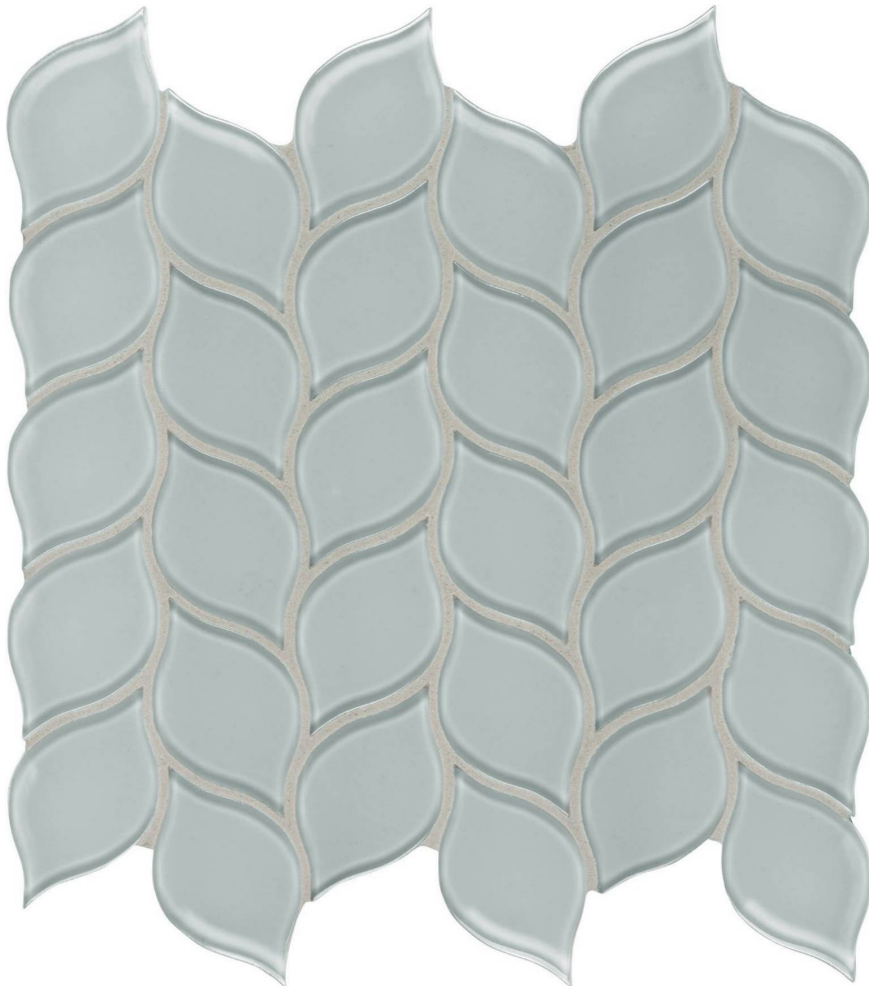

### CLOUD PETAL MOSAIC

---

Mosaic and Decorative Tile | 12"x12" |

**TECHNICAL DATA**

CODE: AC35-135  
NAME: Cloud Petal Mosaic  
SERIES: Bliss Element  
SIZE: 12"x12"  
FINISH: Gloss  
LOOK: Glass  
FAMILY: Mosaic and Decorative Tile  
MOSAIC CHIP SIZE: Mesh-Mounted  
STYLE: Classic  
SUITABLE FOR: Indoor|Outdoor  
TYPE OF PIECE: Mosaic  
USE: Wall only