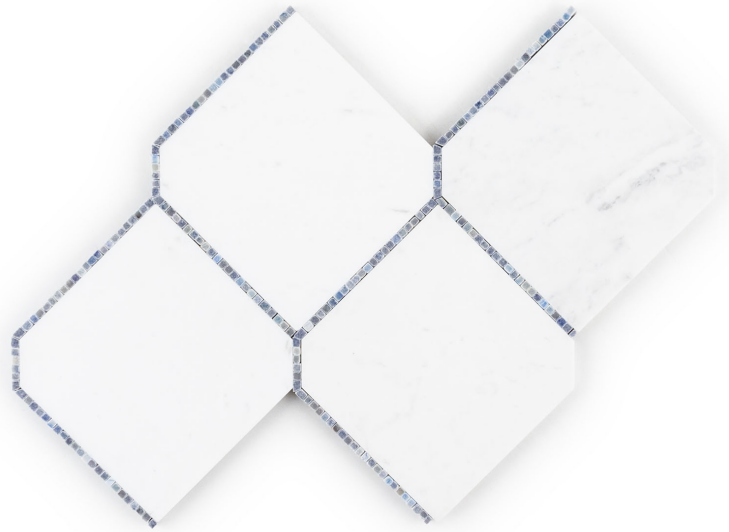

GRAMERCY

KITCHEN AND BATH

PRODUCT

ELM BLUE MOSAIC

Mosaic and Decorative Tile | 9"x13" | Marble

DETAILS

ROOM SCENES

TECHNICAL DATA

CODE: RVHA096
NAME: Elm Blue Mosaic
SERIES: Hamptons Collection
SIZE: 9"x13"
LOOK: Multi-Look Mosaics
FAMILY: Mosaic and Decorative Tile
SHADE VARIATION: V3
STYLE: Contemporary
SUITABLE FOR: Backsplash, Indoor
TYPOLOGY: Marble
TYPE OF PIECE: Mosaic
USE: Floor and Wall