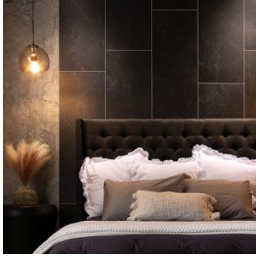

### **ETNA MATTE WALL**

---

Stone Look | | SPC

**PRODUCTS**

**Etna Matte Wall Panel**  
**48x120**  
48"x120" | SPC

**Etna Matte Wall Panel 24x48**  
24"x48" | SPC

**Etna Matte Shower Bench 26x18.63x3**  
26"x18.63"x3" | SPC