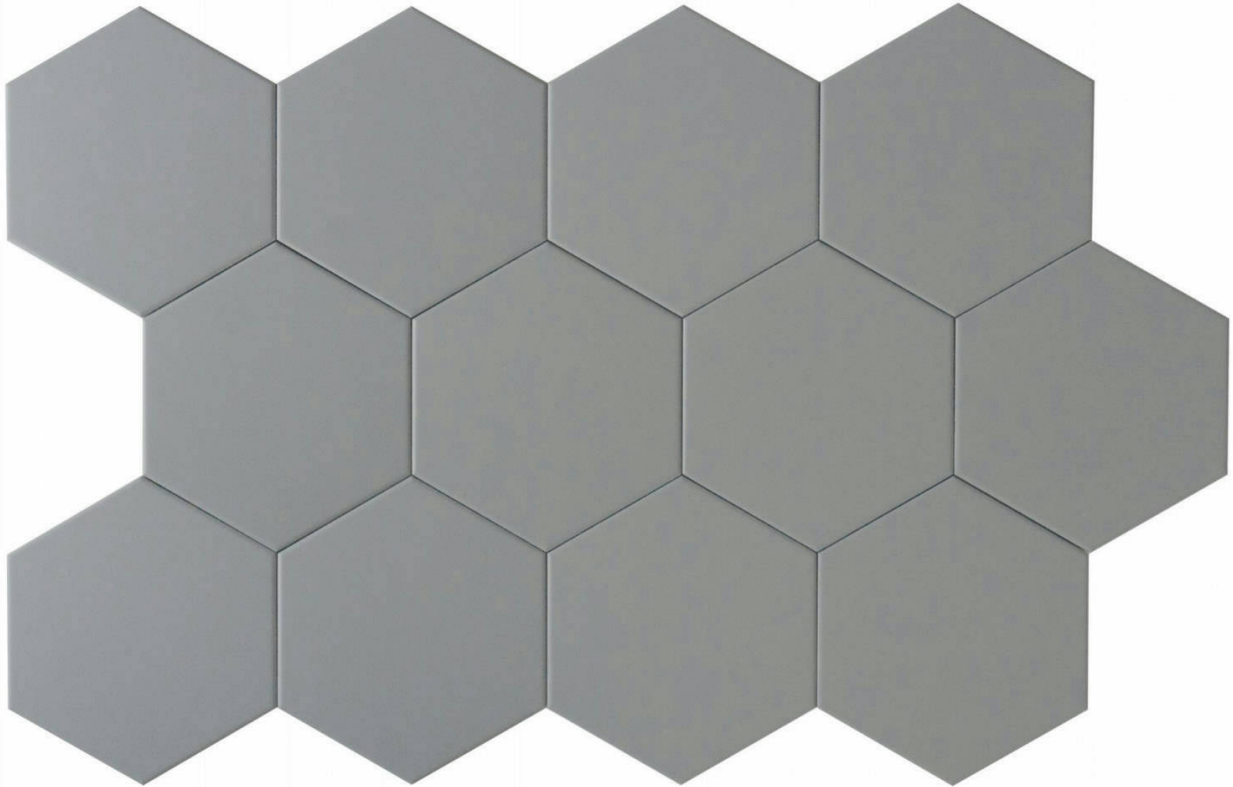

GRAMERCY

KITCHEN AND BATH

PRODUCT

VIDA 5.5X6.3" GREY HEXAGON

Tile | 5.5"x6.3" | Porcelain

DETAILS

ROOM SCENES

TECHNICAL DATA

CODE: QUVI-GR-1
NAME: Vida 5.5X6.3" Grey Hexagon
SERIES: Vida
SIZE: 5.5"x6.3"
FINISH: Matt
LOOK: Mono-Color
FAMILY: Tile
FROST RESISTANCE: Yes
PEI: 3
SHADE VARIATION: V1
STYLE: Contemporary
SUITABLE FOR: Indoor|Outdoor|Pool|Shower
TYPOLOGY: Porcelain
TYPE OF PIECE: Field Tile
USE: Floor and Wall