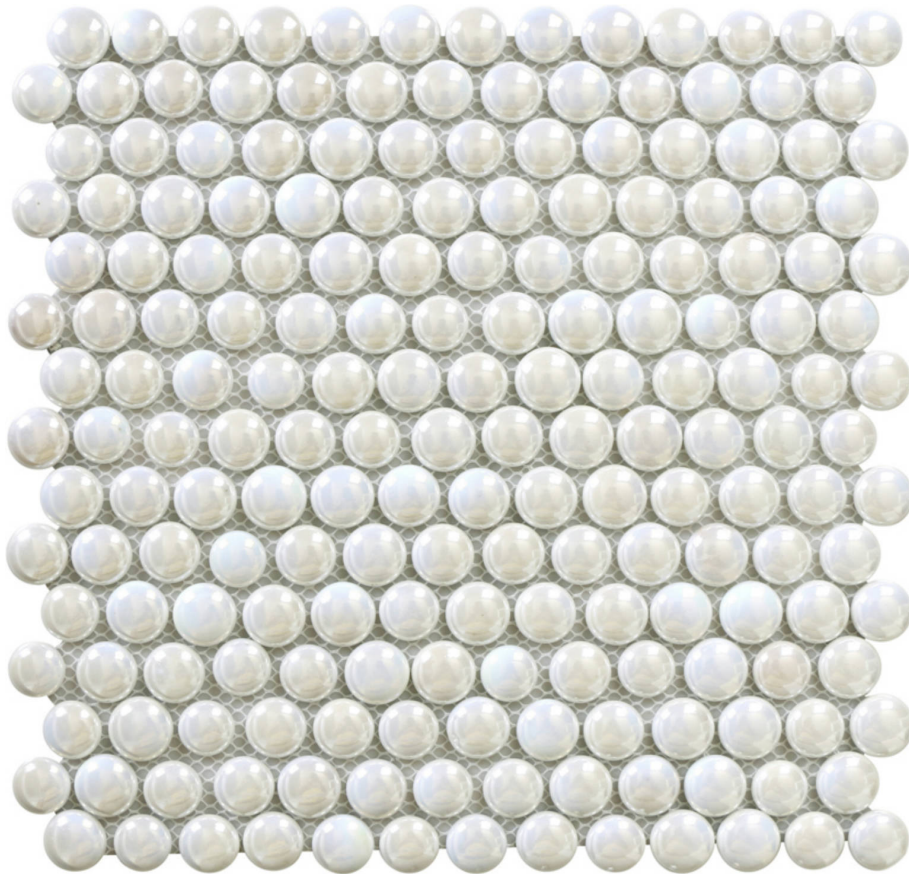

### WHITE PENNY ROUND PEBBLES GLASS MOSAIC

---

Mosaic and Decorative Tile | 11.5"x12" |

**TECHNICAL DATA**

CODE: RVCHAWV043

NAME: White Penny Round Pebbles Glass Mosaic

SERIES: Chelsea Collection

SIZE: 11.5"x12"

LOOK: Multi-Look Mosaics

FAMILY: Mosaic and Decorative Tile

SUITABLE FOR: Backsplash, Indoor, Outdoor, Shower, Pool

TYPE OF PIECE: Mosaic

USE: Floor and Wall

**PACKING**

Size	Product type	BOX			PALLET		
		pcs	sqft	lb	boxes	sqft	lb
11.5"x12"							