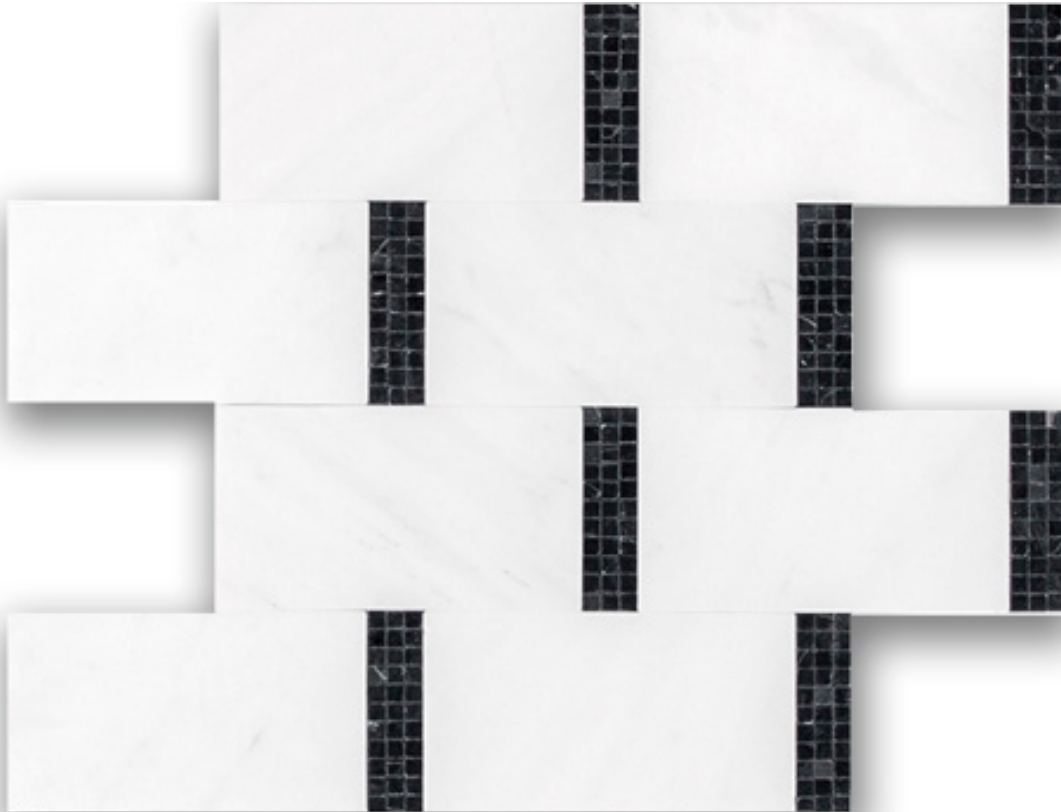

GRAMERCY

KITCHEN AND BATH

PRODUCT

STARK BRICK MOSAIC MARBLED

Mosaic and Decorative Tile | 3"x12" |

TECHNICAL DATA

CODE: RVHA025

NAME: Stark Brick Mosaic Marbled

SERIES: Hamptons Collection

SIZE: 3"x12"

LOOK: Multi-Look Mosaics

FAMILY: Mosaic and Decorative Tile

STYLE: Contemporary

TYPE OF PIECE: Mosaic

USE: Floor and Wall

PACKING