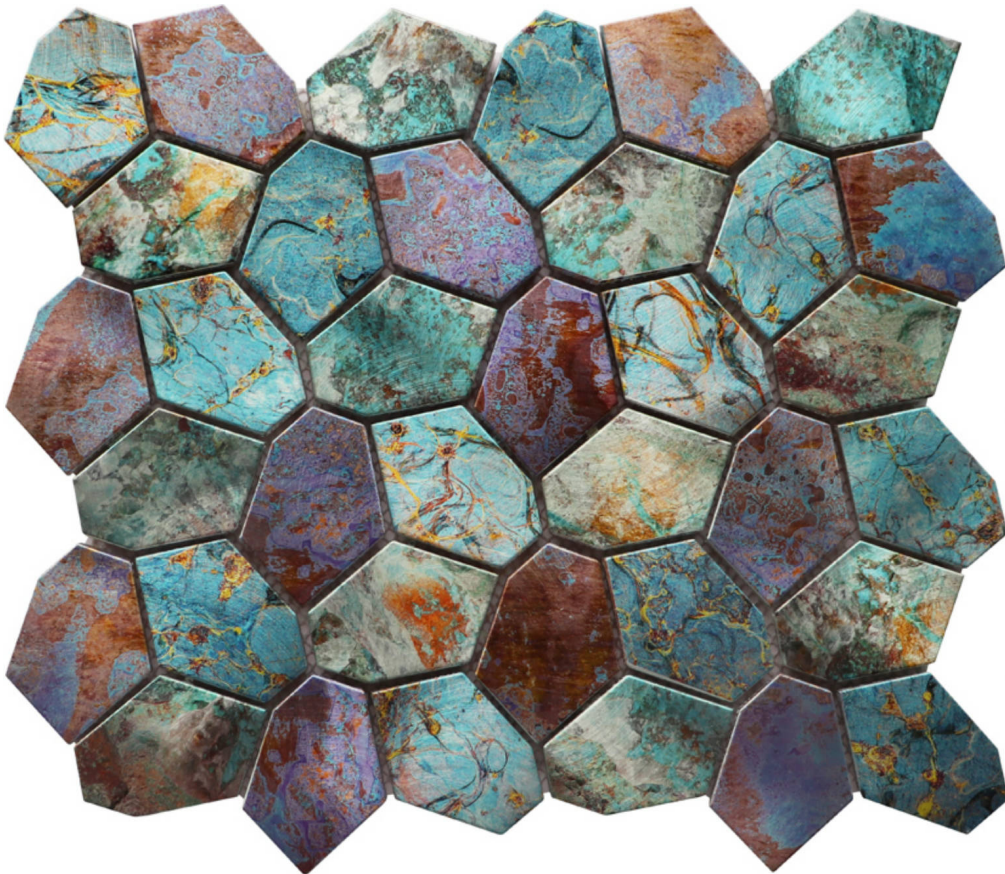

### HEXAGON MIX METALLIC GREEN RUST MOSAIC

---

Mosaic and Decorative Tile | 11"x12" | Metal

**ROOM SCENES**

**TECHNICAL DATA**

CODE: RVCHAWM058  
NAME: Hexagon Mix Metallic Green Rust Mosaic  
SERIES: Chelsea Collection  
SIZE: 11"x12"  
LOOK: Multi-Look Mosaics  
FAMILY: Mosaic and Decorative Tile  
SUITABLE FOR: Backsplash, Indoor, Shower  
TYPOLOGY: Metal  
TYPE OF PIECE: Mosaic  
USE: Wall only