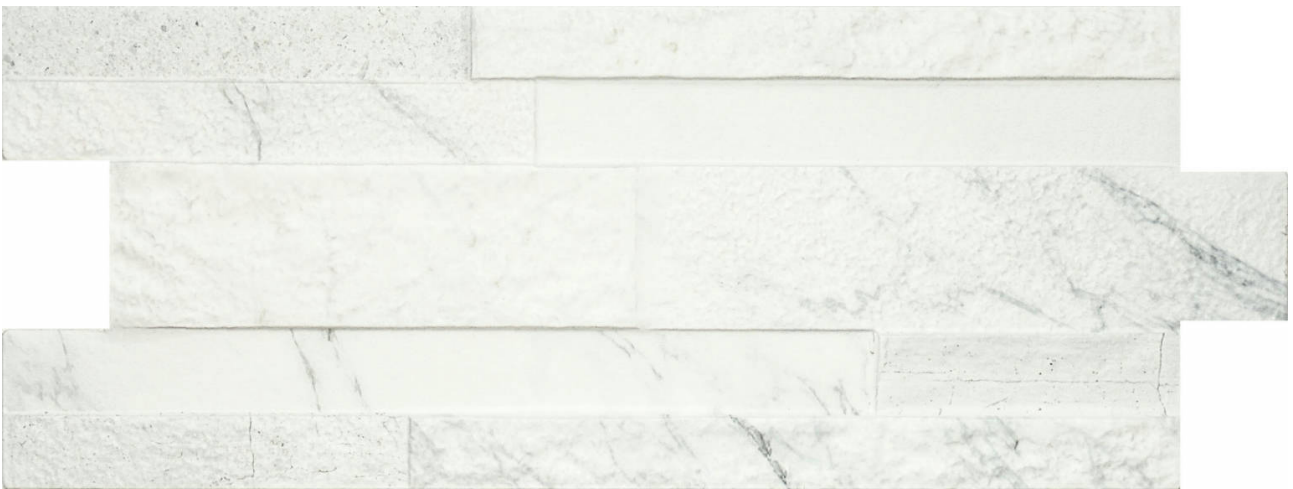

GRAMERCY

KITCHEN AND BATH

PRODUCT
TORINO BIANCO 6X16

Tile | 6"x16" | Porcelain

GRAPHIC VARIETY

ROOM SCENES

TECHNICAL DATA

CODE: QUMI-TB-1
NAME: Torino Bianco 6X16
SERIES: Milan
SIZE: 6"x16"
FINISH: Matt
LOOK: Stone Look
FAMILY: Tile
FROST RESISTANCE: Yes
STYLE: Classic
SUITABLE FOR: Indoor
TYPOLOGY: Porcelain
TYPE OF PIECE: Mosaic
USE: Wall only