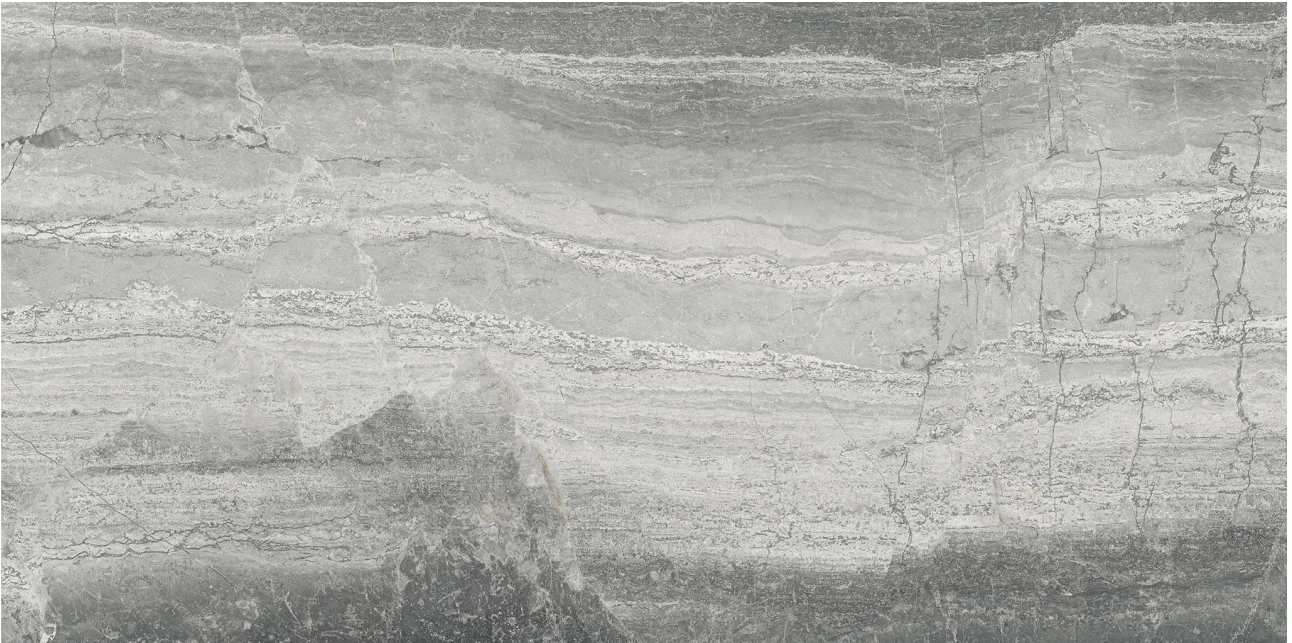

GRAMERCY

KITCHEN AND BATH

PRODUCT
VOLCANA NOTTE 12X24

Stone | 12"x24" | Marble

TECHNICAL DATA

CODE: AS5000-04250
NAME: Volcana Notte 12x24
SERIES: Volcana Notte
SIZE: 12"x24"
FINISH: Honed
EDGE: Straight Edge
FAMILY: Stone
SUITABLE FOR: Indoor|Shower
TYPOLOGY: Marble
TYPE OF PIECE: Field Tile
USE: Floor and Wall