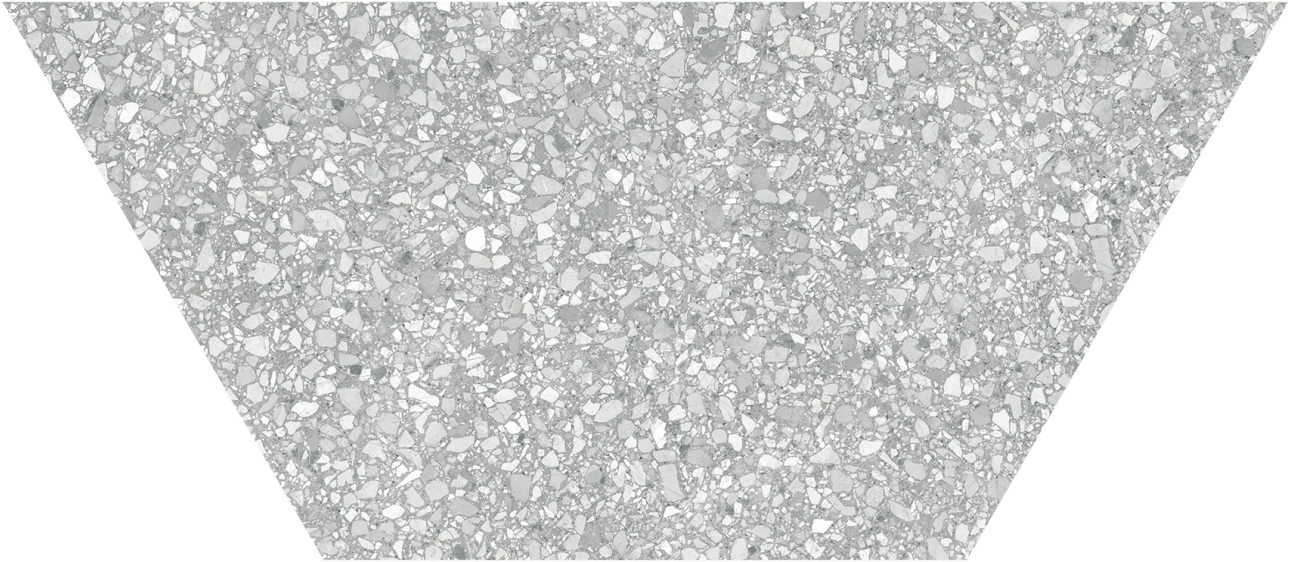

GRAMERCY

KITCHEN AND BATH

PRODUCT

STATION 10X24 ASH HALF HEXAGON

Tile | 10"x24" | Color Body Porcelain

ROOM SCENES

TECHNICAL DATA

CODE: AC4500-09400
NAME: Station 10x24 Ash Half Hexagon
SERIES: Station
SIZE: 10"x24"
FINISH: Matte
LOOK: Terrazo
BREAKING STRENGTH (APH): $\geq 360 \geq 1600$
CHEMICAL RESISTANCE (APH): CLASS A
DCOF (APH): ≥ 0.50
EDGE: Rectified
FAMILY: Tile
FROST RESISTANCE: Yes
PEI: 4
SHADE VARIATION: V3
SUITABLE FOR: Indoor| Outdoor
TYPOLOGY: Color Body Porcelain
THICKNESS (APH): 8.4mm
TYPE OF PIECE: Field Tile
USE: Floor and Wall
NOTES: This product is special order and cannot be cancelled, returned, or refunded.