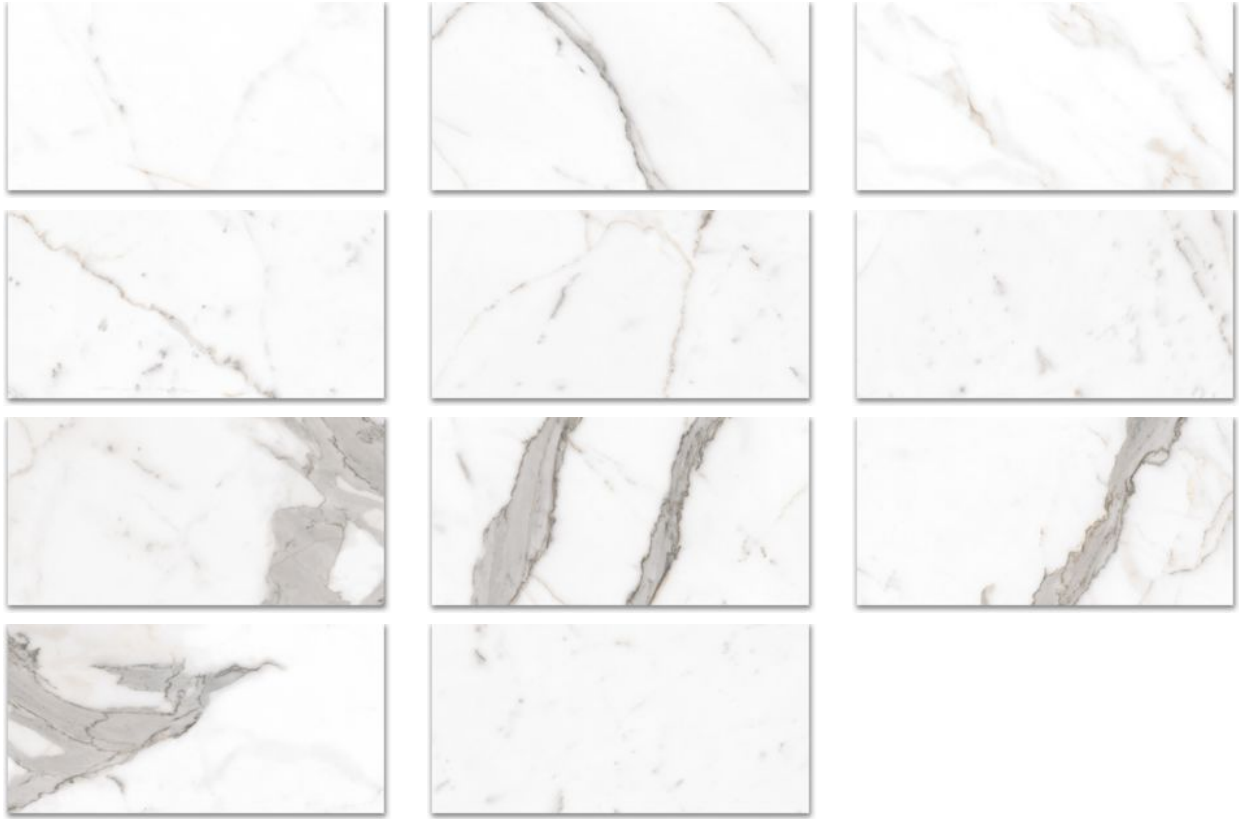

GRAMERCY

KITCHEN AND BATH

PRODUCT

12X24 POLISHED AMORE GREY

Tile | 12"x24" | Porcelain

GRAPHIC VARIETY

TECHNICAL DATA

CODE: QUMY-AM-1P

NAME: 12X24 Polished Amore Grey

SERIES: Mystique

SIZE: 12"x24"

FINISH: Polished

LOOK: Marble Look

CHEMICAL RESISTANCE (APH): Not Affected

EDGE: Rectified

FAMILY: Tile

FROST RESISTANCE: Yes

PEI: 4

SHADE VARIATION: V4

STAIN RESISTANCE (APH): Not Affected

STYLE: Contemporary

SUITABLE FOR: Indoor|Shower

TYPOLOGY: Porcelain

THICKNESS (APH): 10 mm