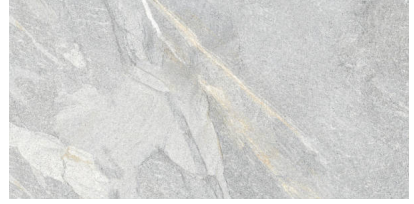

GRAMERCY

KITCHEN AND BATH

SERIES

CAPRI

Stone Look | | Porcelain

PRODUCTS

Capri Beige 12X24
12"x24" | Porcelain

Capri Grey 12X24
12"x24" | Porcelain