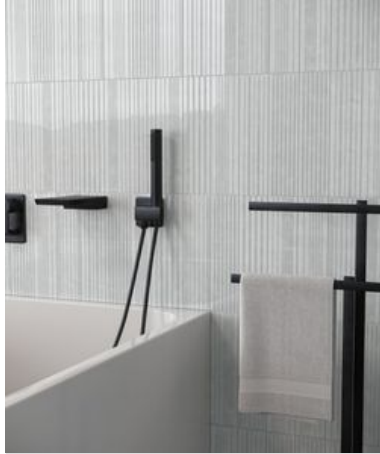

GRAMERCY

KITCHEN AND BATH

PRODUCT

GEOMETRA 3X12 SILVER DIVIDE

Mosaic and Decorative Tile | 3"x12" | Pressed Glazed Ceramic

ROOM SCENES

TECHNICAL DATA

CODE: AC4000-03090

NAME: Geometra 3x12 Silver Divide

SERIES: Geometra

SIZE: 3"x12"

FINISH: Gloss

LOOK: Glass

FAMILY: Mosaic and Decorative Tile

SHADE VARIATION: V2

SUITABLE FOR: Indoor