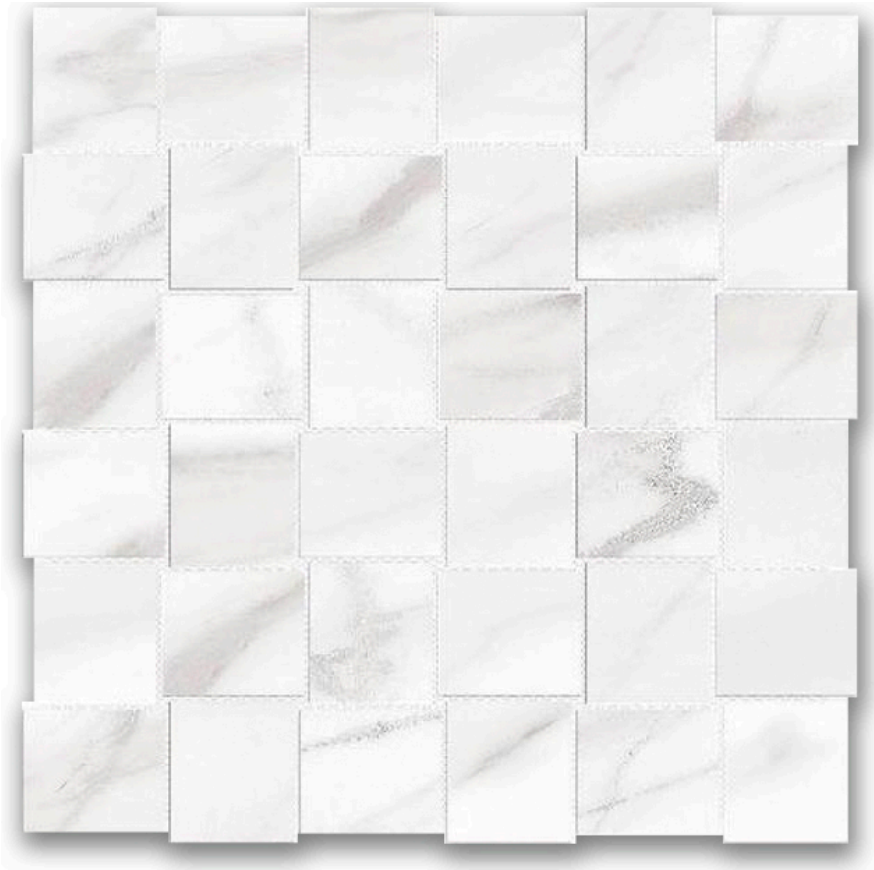

GRAMERCY

KITCHEN AND BATH

PRODUCT

MATTE 2X2 INFATUATION BASKETWEAVE MOSAIC

Tile | 12"x12" | Porcelain

TECHNICAL DATA

CODE: QUAD-IF-M1N
NAME: Matte 2X2 Infatuation Basketweave Mosaic
SERIES: Ardor
SIZE: 12"x12"
FINISH: Matt
LOOK: Marble Look
EDGE: Rectified
FAMILY: Tile
FROST RESISTANCE: Yes
MOSAIC CHIP SIZE: 2"x2"
STYLE: Contemporary
SUITABLE FOR: Backsplash|Indoor
TYPOLOGY: Porcelain
TYPE OF PIECE: Mosaic
USE: Floor and Wall