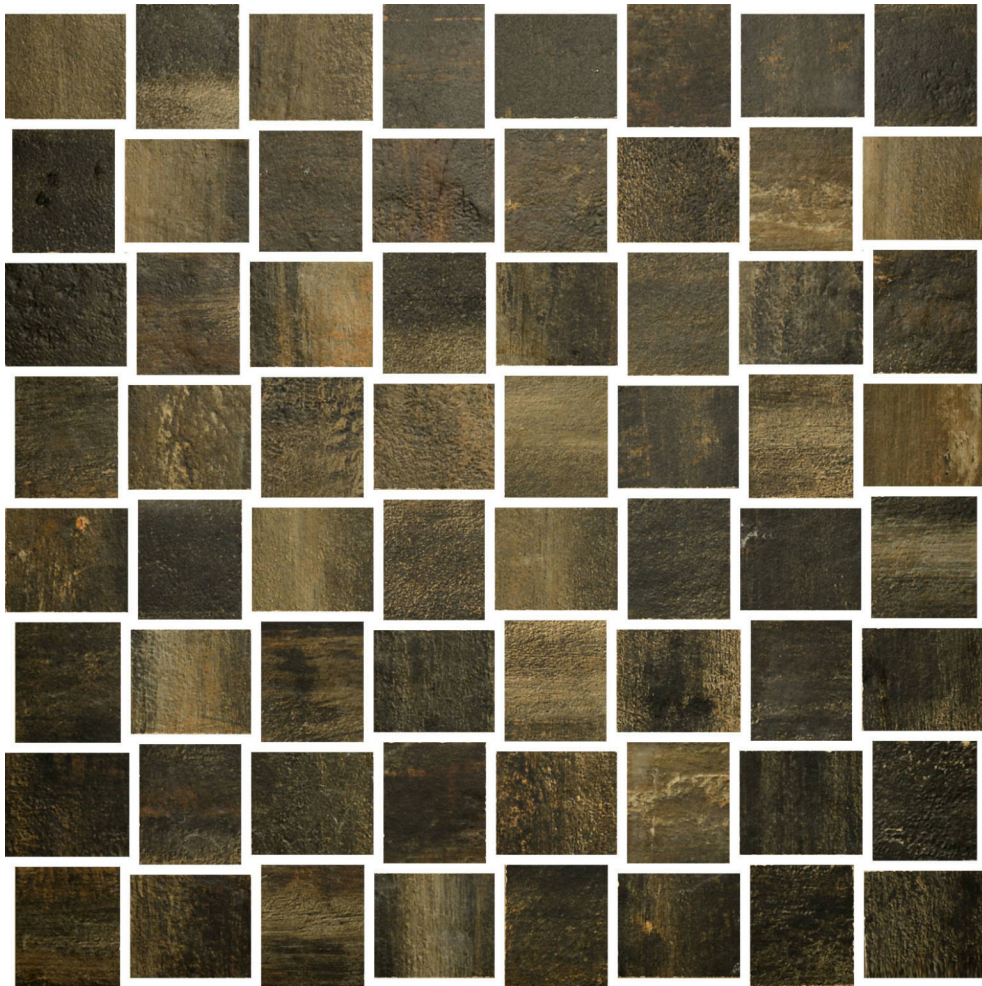

GRAMERCY

KITCHEN AND BATH

PRODUCT

TAURUS NERO 12X12 MOSAIC

Tile | 12"x12" | Porcelain

GRAPHIC VARIETY

TECHNICAL DATA

CODE: QUIN-TA-M
NAME: Taurus Nero 12X12 Mosaic
SERIES: Infinity
SIZE: 12"x12"
FINISH: Matt
LOOK: Stone Look
FAMILY: Tile
FROST RESISTANCE: Yes
MOSAIC CHIP SIZE: Mesh-Mounted
STYLE: Contemporary
SUITABLE FOR: Indoor
TYPOLOGY: Porcelain
TYPE OF PIECE: Mosaic
USE: Floor and Wall