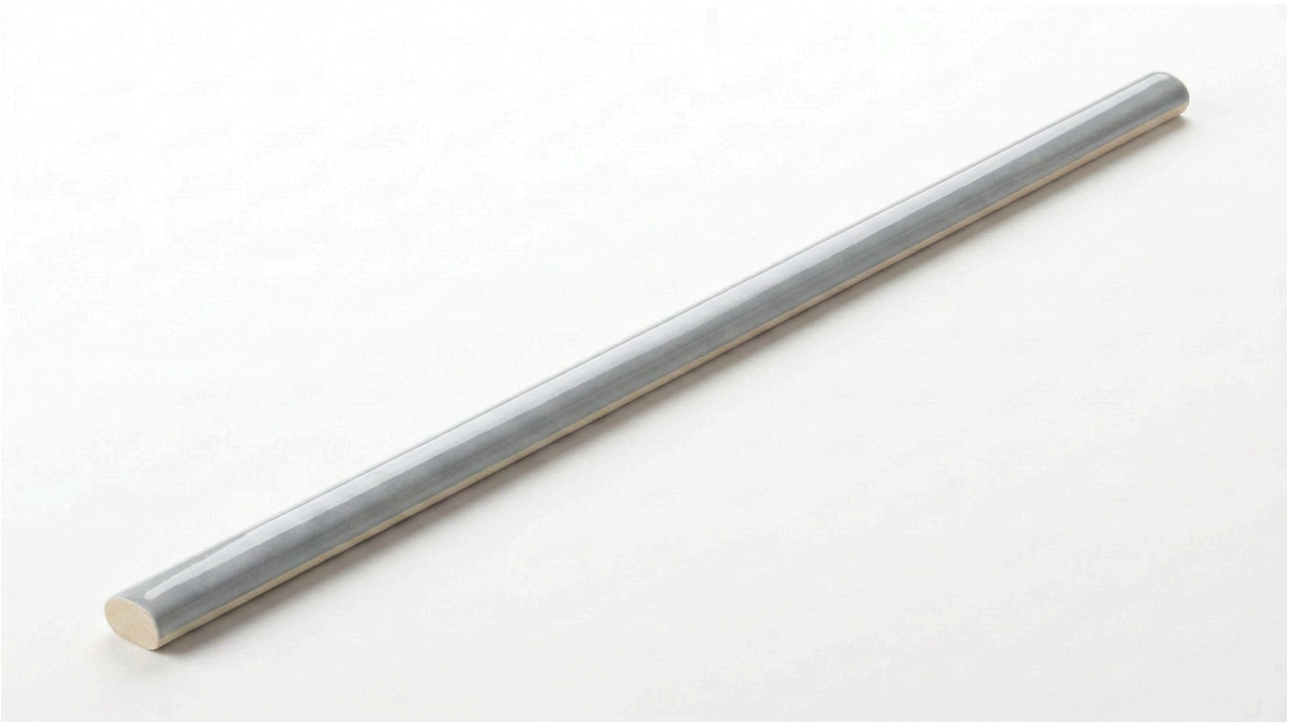

# GRAMERCY

KITCHEN AND BATH

---

**PRODUCT**  
**ARUBA STEEL GLOSS .39X9 TRIM**

---

Tile | .39"x9" | Porcelain

**TECHNICAL DATA**

CODE: QUAU-ST-SBG  
NAME: Aruba Steel Gloss .39x9 Trim  
SERIES: Aruba  
SIZE: .39"x9"  
FINISH: Gloss  
LOOK: Subway Tile  
FAMILY: Tile  
FROST RESISTANCE: Yes  
PEI: 4  
STYLE: Contemporary  
SUITABLE FOR: Indoor| Outdoor| Pool| Backsplash| Shower  
TYPOLOGY: Porcelain  
TYPE OF PIECE: Trim  
USE: Floor and Wall