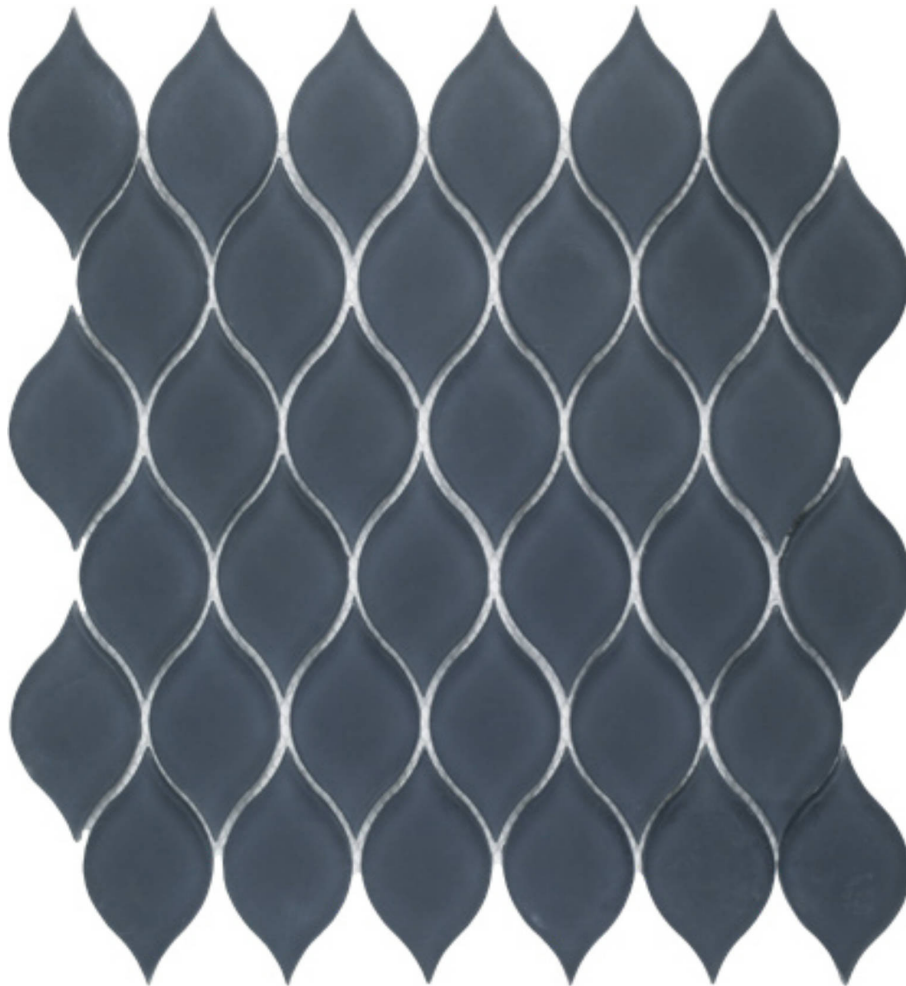

### WAVES MOSAIC

---

Mosaic and Decorative Tile | 9.5"x10.88" | Glass

**ROOM SCENES**

**TECHNICAL DATA**

CODE: RVHA032  
NAME: Waves Mosaic  
SERIES: Hamptons Collection  
SIZE: 9.5"x10.88"  
LOOK: Multi-Look Mosaics  
FAMILY: Mosaic and Decorative Tile  
STYLE: Contemporary  
SUITABLE FOR: Backsplash, Indoor  
TYPOLOGY: Glass  
TYPE OF PIECE: Mosaic  
USE: Wall only