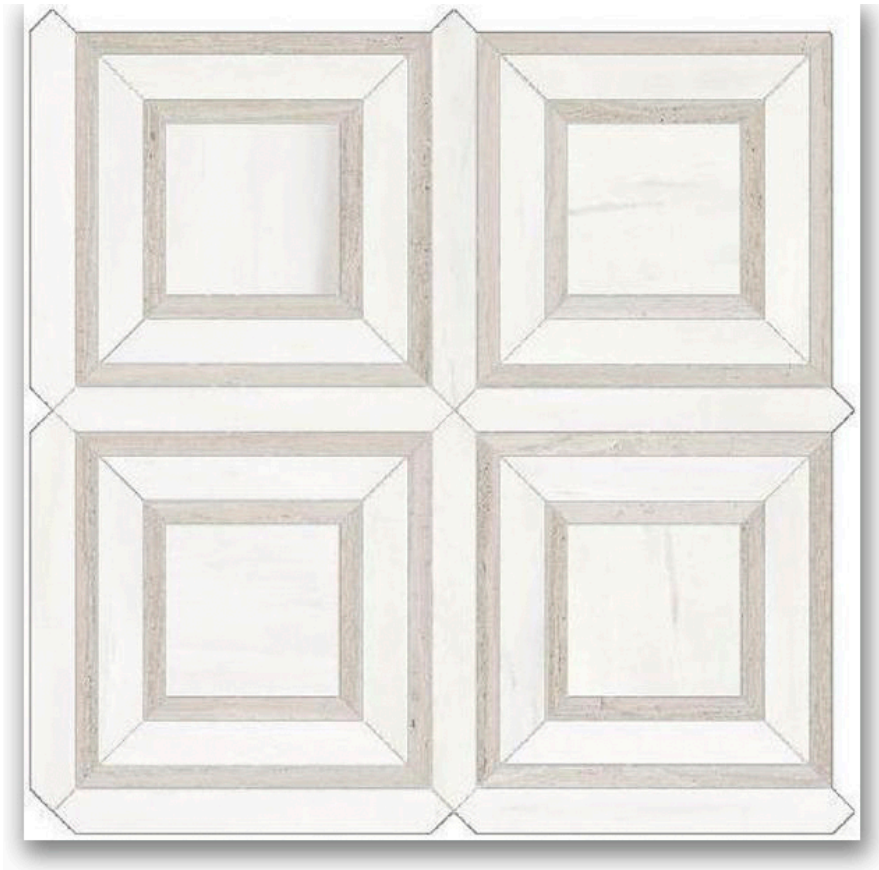

GRAMERCY

KITCHEN AND BATH

PRODUCT

POLISHED DEVOTION PIAZZA MOSAIC

Tile | 12"x12" | Porcelain

ROOM SCENES

TECHNICAL DATA

CODE: QUAD-DE-M4PN
NAME: Polished Devotion Piazza Mosaic
SERIES: Ardor
SIZE: 12"x12"
FINISH: Polished
LOOK: Marble Look
EDGE: Rectified
FAMILY: Tile
FROST RESISTANCE: Yes
MOSAIC CHIP SIZE: Mesh-Mounted
STYLE: Contemporary
SUITABLE FOR: Backsplash|Indoor
TYPOLOGY: Porcelain
TYPE OF PIECE: Mosaic
USE: Floor and Wall