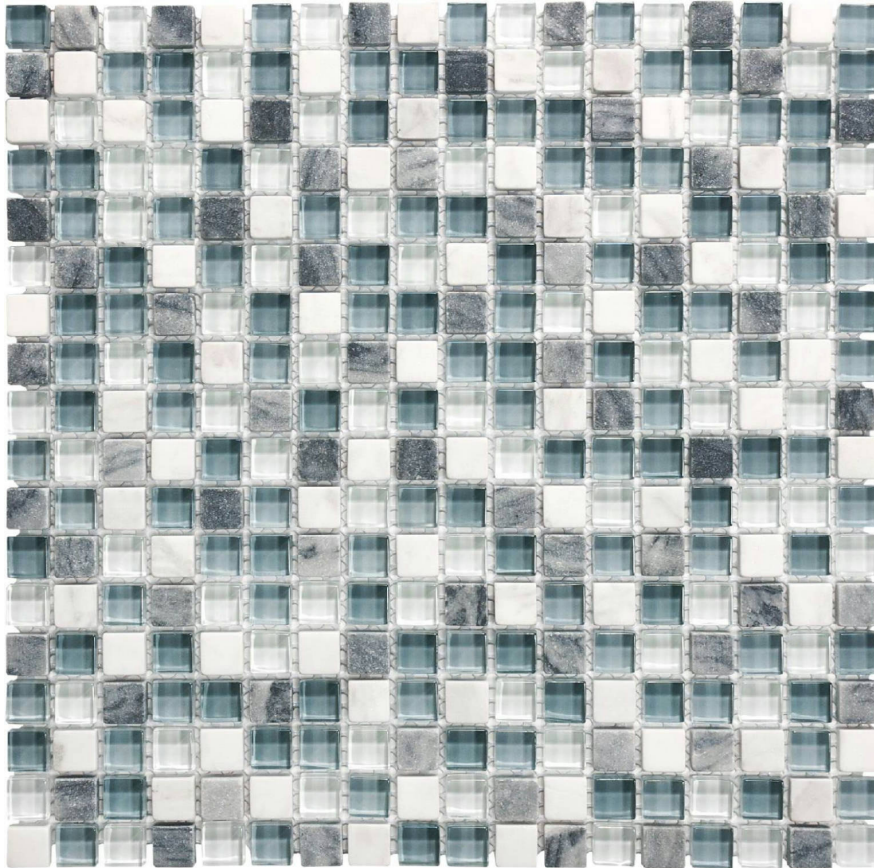

GRAMERCY

KITCHEN AND BATH

PRODUCT

5/8X5/8 WATERFALL MOSAIC

Mosaic and Decorative Tile | 12"x12" | Mixed Materials

TECHNICAL DATA

CODE: AC35-007
NAME: 5/8X5/8 Waterfall Mosaic
SERIES: Bliss
SIZE: 12"x12"
FINISH: Matt
LOOK: Multi-Look Mosaics
FAMILY: Mosaic and Decorative Tile
SUITABLE FOR: Indoor
TYPOLOGY: Mixed Materials
TYPE OF PIECE: Mosaic
USE: Floor and Wall
NOTES: Number Of Rows Per Sheet = 18