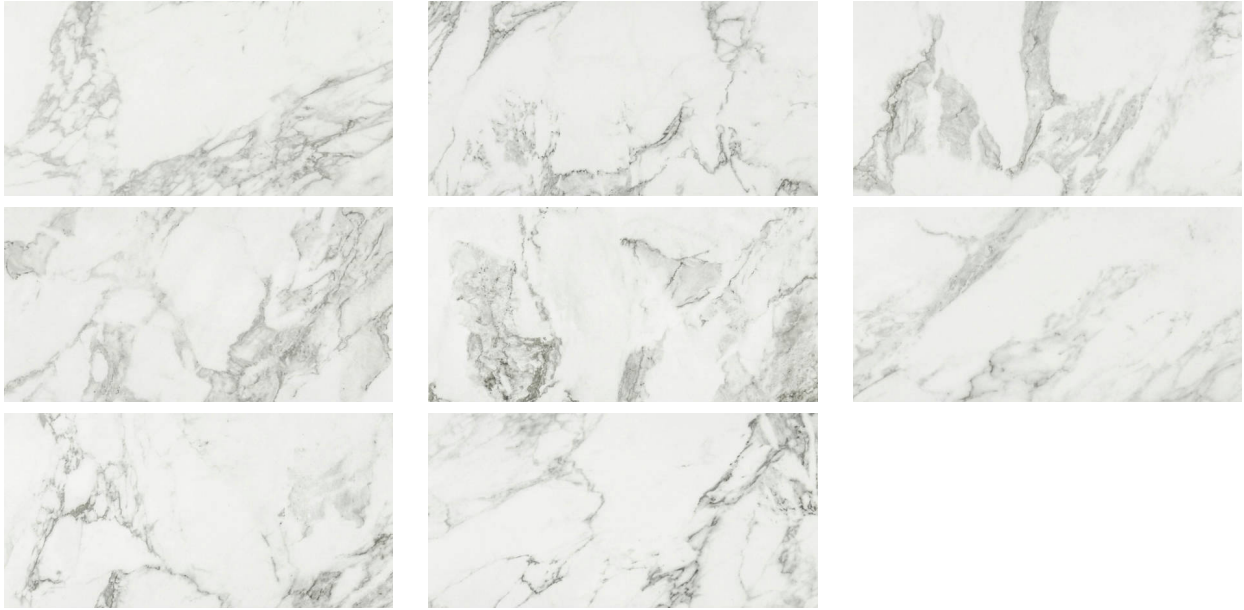

GRAMERCY

KITCHEN AND BATH

PRODUCT

ARABESCATO VERONA POLISHED 24X48

Tile | 24"x48" | Glazed Porcelain

GRAPHIC VARIETY

ROOM SCENES

TECHNICAL DATA

CODE: QULX-AR-4PN
NAME: Arabescato Verona Polished 24X48
SERIES: Luxury
SIZE: 24"x48"
FINISH: Polished
LOOK: Marble Look
EDGE: Rectified
FAMILY: Tile
FROST RESISTANCE: Yes
PEI: 4
STYLE: Contemporary
SUITABLE FOR: Indoor|Shower
TYPOLOGY: Glazed Porcelain
TYPE OF PIECE: Field Tile
USE: Floor and Wall