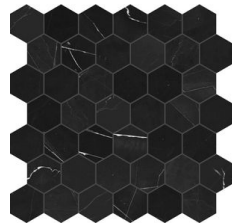

## GALAXIA NERO

---

|| Marble

A black marble with infinite depth and a noble quality that radiates royalty. Galaxia Nero®'s dark background is traversed by seams of grey, evoking both the earth's fault lines and the infinite profundities of outer space.

**PRODUCTS**

**Galaxia Nero 1.25 Penny Round Mosaic**  
10"x14" | Marble

**Galaxia Nero 12x24**  
12"x24" | Marble

**Galaxia Nero 2x6 Picket Mosaic**  
10.5"x12" | Marble

**Galaxia Nero 24 Picket**  
12"x20" | Marble

**Galaxia Nero 1.25x12 Deco-Bar**  
1.25"x12" | Marble

**Galaxia Nero .5x12 Deco-Bar**  
0.5"x12" | Marble

**Galaxia Nero 2 Hexagon Mosaic**  
12"x12" | Marble

**Galaxia Nero 3x12**  
3"x12" | Marble

**ROOM SCENES**