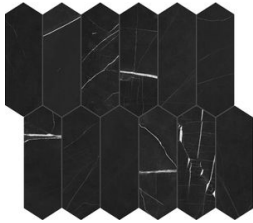

## GALAXIA NERO

---

|| Marble

A black marble with infinite depth and a noble quality that radiates royalty. Galaxia Nero®'s dark background is traversed by seams of grey, evoking both the earth's fault lines and the infinite profundities of outer space.

**PRODUCTS**

**Galaxia Nero 1.25 Penny Round Mosaic**  
10"x14" | Marble

**Galaxia Nero 12x24**  
12"x24" | Marble

**Galaxia Nero 2x6 Picket Mosaic**  
10.5"x12" | Marble

**Galaxia Nero 24 Picket**  
12"x20" | Marble