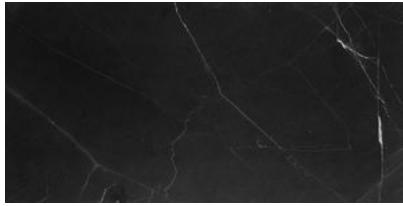

PRODUCTS

Galaxia Nero 1.25 Penny Round Mosaic
10"x14" | Marble