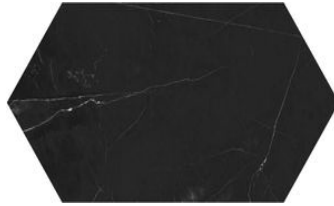

PRODUCTS

Galaxia Nero 1.25 Penny Round Mosaic
10"x14" | Marble