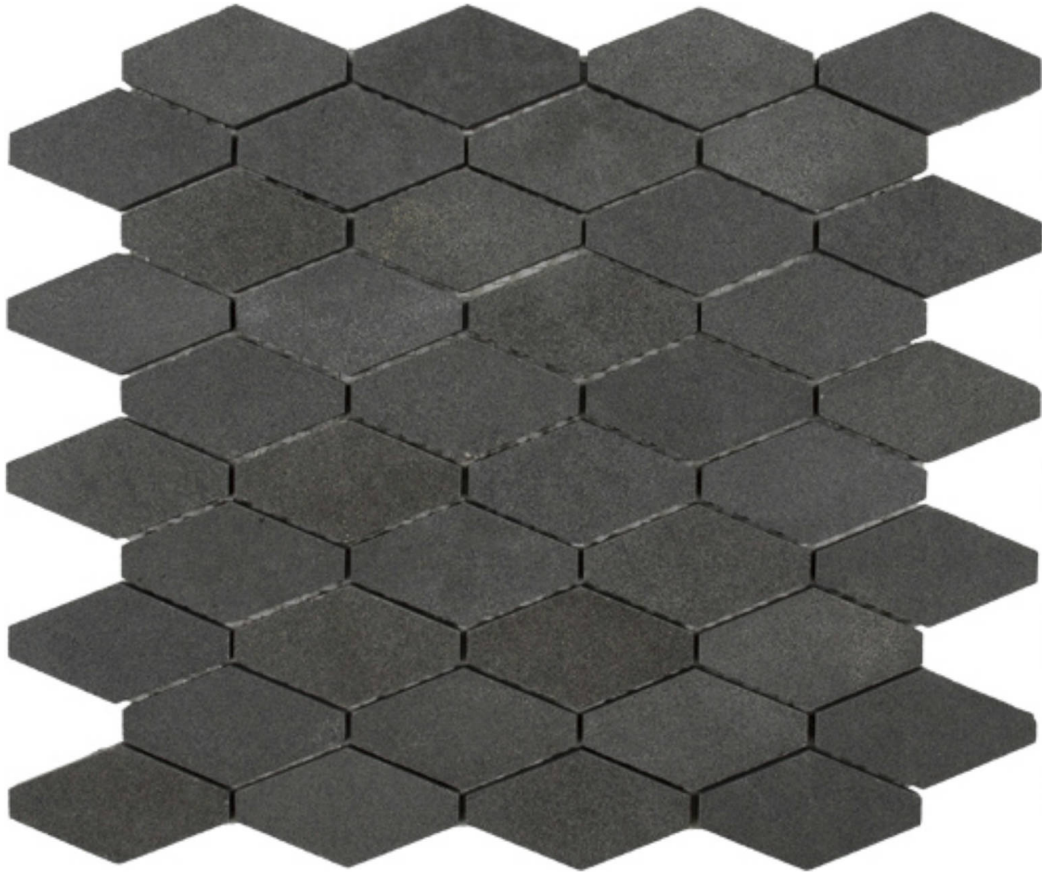

GRAMERCY

KITCHEN AND BATH

PRODUCT

SOLITAIRE MOSAIC BASALT

Mosaic and Decorative Tile | 3"x12" |

TECHNICAL DATA

CODE: RVHA068

NAME: Solitaire Mosaic Basalt

SERIES: Hamptons Collection

SIZE: 3"x12"

LOOK: Multi-Look Mosaics

FAMILY: Mosaic and Decorative Tile

STYLE: Contemporary

TYPE OF PIECE: Mosaic

USE: Floor and Wall

PACKING