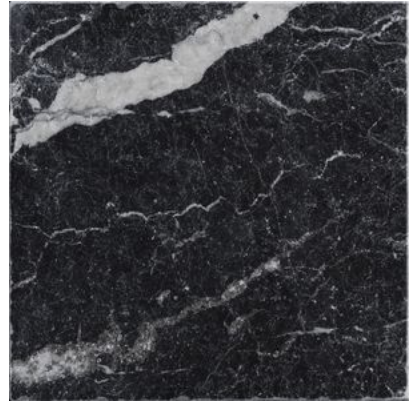

GRAMERCY

KITCHEN AND BATH

SERIES

OBSESSION

Marble Look | | Glazed Porcelain

Obsession is an ode to the elegance of marble, enhancing its natural beauty through four iconic types: Statuario, Calacatta, Carrara, and Nero. A distinctive feature of the collection is the delicate Matt finish, achieved through the application of fine granules that enrich the product, giving it a soft and silky texture.

PRODUCTS

Obsession 10x10 Calacatta
10"x10" | Glazed Porcelain

Obsession 10x10 Carrara
10"x10" | Glazed Porcelain

Obsession 10x10 Nero
10"x10" | Glazed Porcelain

Obsession 10x10 Statuario
10"x10" | Glazed Porcelain