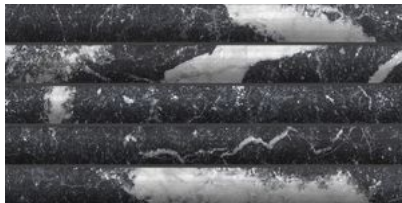

GRAMERCY

KITCHEN AND BATH

SERIES

OBSESSION

Marble Look | | Glazed Porcelain

Obsession is an ode to the elegance of marble, enhancing its natural beauty through four iconic types: Statuario, Calacatta, Carrara, and Nero. A distinctive feature of the collection is the delicate Matt finish, achieved through the application of fine granules that enrich the product, giving it a soft and silky texture.

PRODUCTS

Obsession 10x10 Calacatta
10"x10" | Glazed Porcelain

Obsession 10x10 Carrara
10"x10" | Glazed Porcelain

Obsession 10x10 Nero
10"x10" | Glazed Porcelain

Obsession 10x10 Statuario
10"x10" | Glazed Porcelain

Obsession 5x10 Calacatta
5"x10" | Glazed Porcelain

Obsession 5x10 Carrara
5"x10" | Glazed Porcelain

Obsession 5x10 Nero
5"x10" | Glazed Porcelain

Obsession 5x10 Statuario
5"x10" | Glazed Porcelain

Obsession 2.5x10 Calacatta
2.5"x10" | Glazed Porcelain