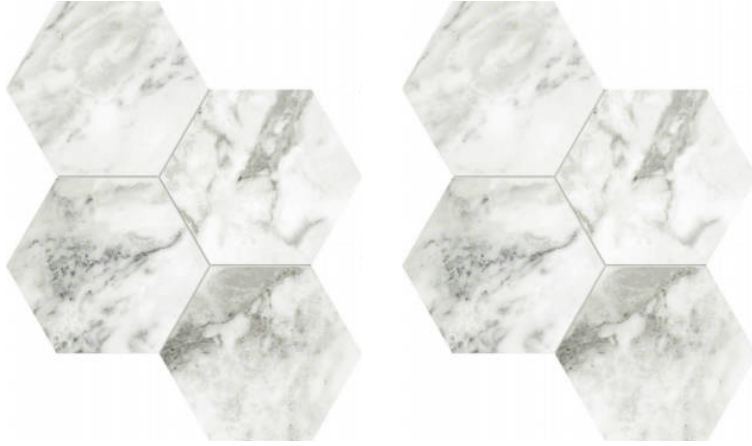

GRAMERCY

KITCHEN AND BATH

PRODUCT

ARABESCATO VERONA HONED 6

Tile | 12"x14" | Glazed Porcelain

GRAPHIC VARIETY

TECHNICAL DATA

CODE: QULX-AR-M1H
NAME: Arabescato Verona Honed 6
SERIES: Luxury
SIZE: 12"x14"
FINISH: Matt
LOOK: Marble Look
EDGE: Rectified
FAMILY: Tile
STYLE: Contemporary
SUITABLE FOR: Backsplash,Indoor,Shower
TYPOLOGY: Glazed Porcelain
TYPE OF PIECE: Mosaic
USE: Floor and Wall